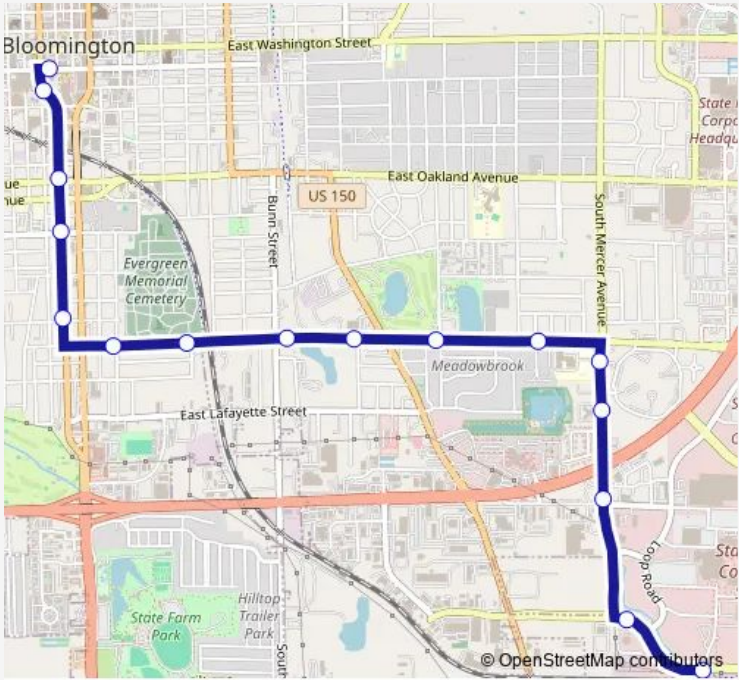

Bus Orange Route

[Go to website](#)

Direction
 Downtown Bloomington - 200 W Front St - Northside —
 Hamilton Rd and Merna Ln

16 stops

[Open route schedule](#)

- Downtown Bloomington - 200 W Front St - Northside
- Coliseum
- Center St & Oakland Ave
- Center St & Wood St
- Center St & Bissell St
- Lincoln St & Wright St - S
- Lincoln St & Evans St
- Lincoln St & Bunn St -S
- Lincoln St & Maple St - S
- Lincoln St & Mcgregor St - S
- Lincoln St & Arlene Ave - S
- Mercer Ave & Lincoln St
- Mercer Ave & Angler's Manor
- Mercer & Ireland Grove Rd
- Hamilton & Mercer
- Hamilton Rd and Merna Ln

Route schedule
 Downtown Bloomington - 200 W Front St - Northside —
 Hamilton Rd and Merna Ln

Monday	05:50-19:50
Tuesday	05:50-19:50
Wednesday	05:50-19:50
Thursday	05:50-19:50
Friday	05:50-19:50
Saturday	06:50-19:50
Sunday	06:50-17:50

Route info

Direction: Downtown Bloomington - 200 W Front St - Northside

Stops: 16

Trip Duration: 0 hour 17 min

Direction

Hamilton Rd and Merna Ln — Downtown Bloomington -
200 W Front St - Northside

17 stops

Thursday 06:10-20:10

Friday 06:10-20:10

Saturday 07:10-20:10

Sunday 07:10-18:10

Route info

Direction: Hamilton Rd and Merna Ln

Stops: 17

Trip Duration: 0 hour 16 min