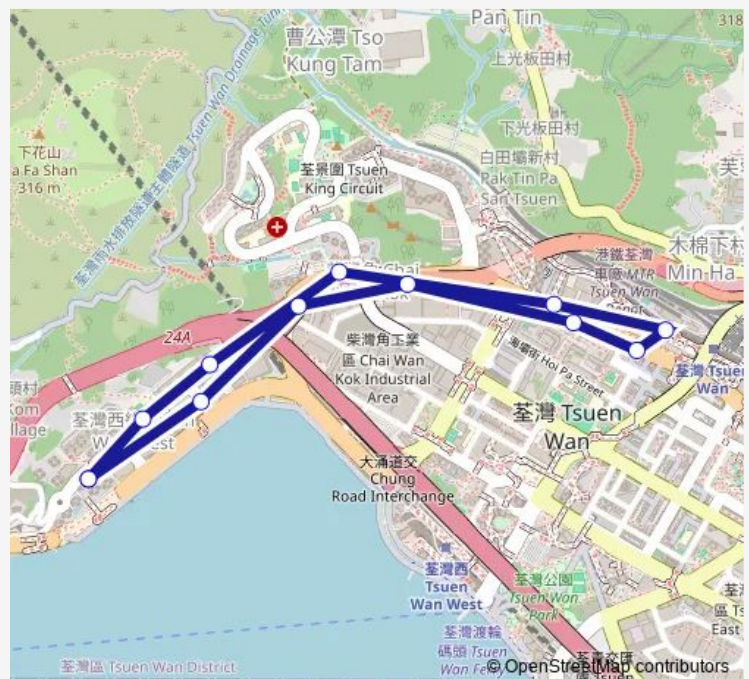

### Route info

Direction: [Kmb] Bayview Garden BUS Terminus

Stops: 12

Trip Duration: 0 hour 9 min

34M Bus time schedules and route maps are available in an offline PDF at [busmaps.com](https://busmaps.com). Use the [busmaps.com](https://busmaps.com) website to see live bus times, train schedule or subway schedule, and step-by-step directions for all public transit in Tsuen Wan