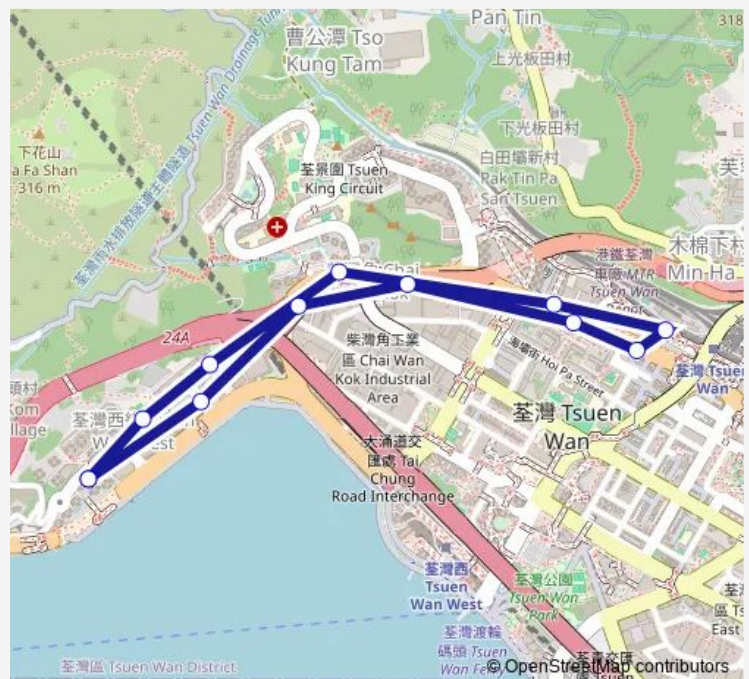

### Route info

Direction: [Kmb] Bayview Garden BUS Terminus

Stops: 12

Trip Duration: 0 hour 8 min

■ 34m — Tsuen WAN (Bayview Garden) - Tsuen WAN Station (Circular)

34m Bus time schedules and route maps are available in an offline PDF at [busmaps.com](https://busmaps.com). Use the [busmaps.com](https://busmaps.com) website to see live bus times, train schedule or subway schedule, and step-by-step directions for all public transit in Tsuen Wan