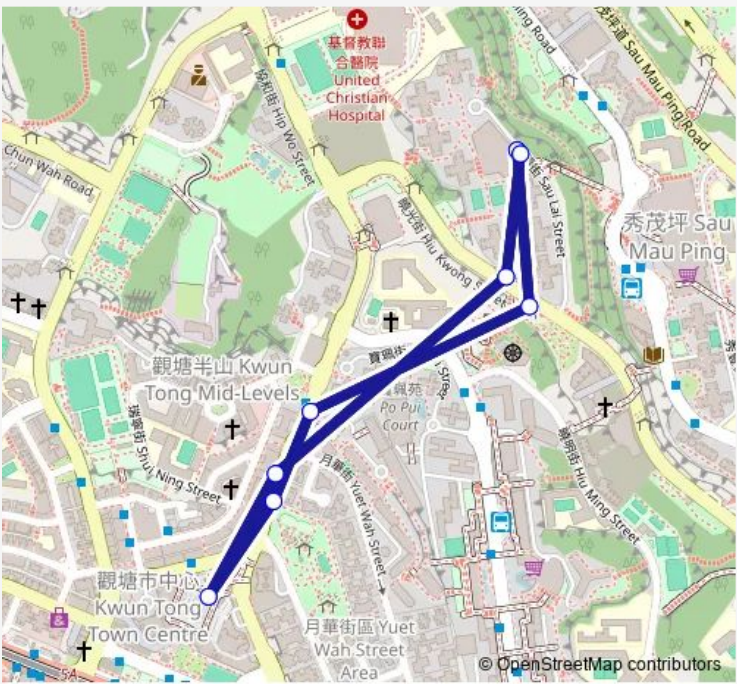

# Bus 34m HIU LAI Court - YUE MAN Square Public Transport Interchange (Circular)

[Go to website](#)

**Direction**  
 SAU LAI Street, Outside HIU LAI Shopping Centre — SAU LAI Street, Outside HIU LAI Shopping Centre

8 stops

[Open route schedule](#)

- SAU LAI Street, Outside HIU LAI Shopping Centre
- HIU Kwong Street, Opposite HIU Shun House, HIU LAI Court
- HIP WO Street, Outside WO LOK Estate
- HIP WO Street, Outside Yuet WAH Street Playground|Hip WO Street, Outside Cheer Hang Buidling|Hip WO Street, Near Yuet WAH Street Playground
- YUE MAN Square Public Transport Interchange
- HIP WO Street, Outside Hopewell House
- HIU Kwong Street, Outside HIU Shun House, HIU LAI Court
- SAU LAI Street, Outside HIU LAI Shopping Centre

**Route schedule**  
 SAU LAI Street, Outside HIU LAI Shopping Centre — SAU LAI Street, Outside HIU LAI Shopping Centre

Monday	06:15-23:37
Tuesday	06:15-23:37
Wednesday	06:15-23:37
Thursday	06:15-23:37
Friday	06:15-23:37
Saturday	06:15-23:37
Sunday	06:15-23:37

**Route info**

Direction: SAU LAI Street, Outside HIU LAI Shopping Centre

Stops: 8

Trip Duration: 0 hour 13 min

■ 34m — HIU LAI Court - YUE MAN Square Public Transport Interchange (Circular) **BusMaps**

34m Bus time schedules and route maps are available in an offline PDF at [busmaps.com](https://busmaps.com). Use the [busmaps.com](https://busmaps.com) website to see live bus times, train schedule or subway schedule, and step-by-step directions for all public transit in Kwun Tong