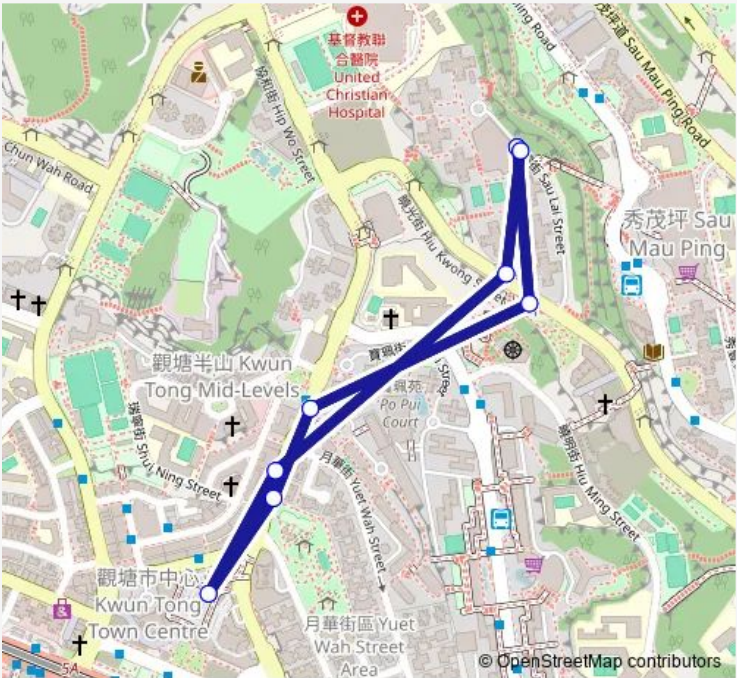

# Bus 34M HIU LAI Court - YUE MAN Square Public Transport Interchange (Circular)

[Go to website](#)

**Direction**  
 SAU LAI STREET, OUTSIDE HIU LAI SHOPPING CENTRE — SAU LAI STREET, OUTSIDE HIU LAI SHOPPING CENTRE  
 8 stops  
[Open route schedule](#)

- SAU LAI STREET, OUTSIDE HIU LAI SHOPPING CENTRE
- HIU KWONG STREET, OPPOSITE HIU SHUN HOUSE, HIU LAI COURT
- HIP WO STREET, OUTSIDE WO LOK ESTATE
- HIP WO STREET, OUTSIDE YUET WAH STREET PLAYGROUND|HIP WO STREET, OUTSIDE CHEER HANG BUIDLING|HIP WO STREET, NEAR YUET WAH STREET PLAYGROUND
- YUE MAN SQUARE PUBLIC TRANSPORT INTERCHANGE
- HIP WO STREET, OUTSIDE HOPEWELL HOUSE
- HIU KWONG STREET, OUTSIDE HIU SHUN HOUSE, HIU LAI COURT
- SAU LAI STREET, OUTSIDE HIU LAI SHOPPING CENTRE

Route schedule

SAU LAI STREET, OUTSIDE HIU LAI SHOPPING CENTRE — SAU LAI STREET, OUTSIDE HIU LAI SHOPPING CENTRE

Monday	06:15-23:37
Tuesday	06:15-23:37
Wednesday	06:15-23:37
Thursday	06:15-23:37
Friday	06:15-23:37
Saturday	06:15-23:37
Sunday	06:15-23:37

Route info

Direction: SAU LAI STREET, OUTSIDE HIU LAI SHOPPING CENTRE

Stops: 8

Trip Duration: 0 hour 13 min

34M Bus time schedules and route maps are available in an offline PDF at [busmaps.com](https://busmaps.com). Use the [busmaps.com](https://busmaps.com) website to see live bus times, train schedule or subway schedule, and step-by-step directions for all public transit in Kwun Tong