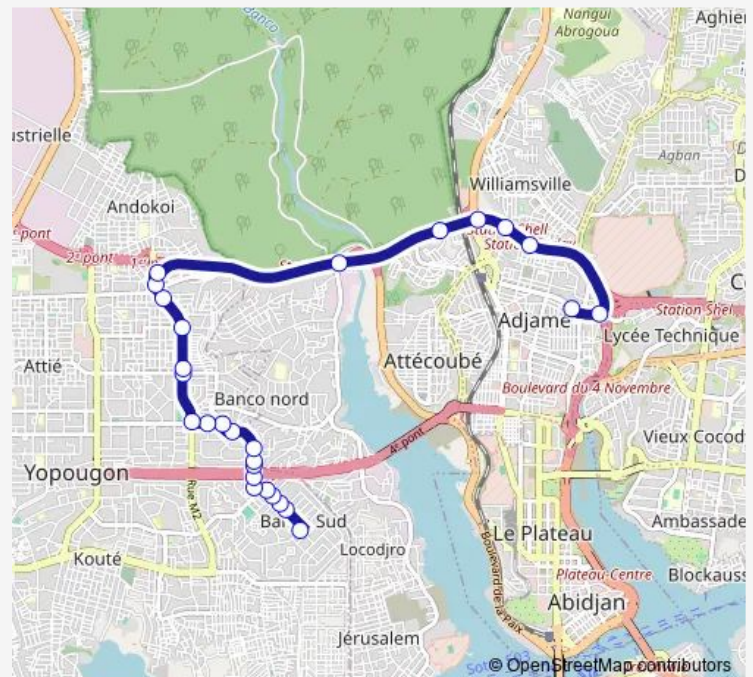

Direction

Boissy — Adjamé Texaco

27 stops

[Open route schedule](#)

- Boissy
- Auchan
- Offoumou Yapo
- Lonaci
- Pharmacie Yacine
- La Poste
- Au 4ème Pont
- Dépôt
- Pharmacie Sacre Cœur
- Carrefour Lama Fofana
- Carrefour Marché
- Pharmacie les Béatitudes
- Carrefour Frci
- Complexe
- Bel Air
- Bel Air - Station Shell
- Institut des aveugles
- Sable-Sgbc
- Sable-Station Total
- 1er Pont
- Abeille beton

Route schedule

Boissy — Adjamé Texaco

Monday	06:00
Tuesday	06:00
Wednesday	06:00
Thursday	06:00
Friday	06:00
Saturday	06:00
Sunday	06:00

Route info

Direction: Boissy

Stops: 27

Trip Duration: 0 hour 43 min

Garage

Pont Ferrail

Station Shell

Pont piéton

Adjamé Liberté

Adjamé Texaco

Direction

Adjamé Texaco — Boissy

37 stops

Friday 06:00

Saturday 06:00

Sunday 06:00

Route info

Direction: Adjamé Texaco

Stops: 37

Trip Duration: 1 hour 0 min

Au 4ème Pont