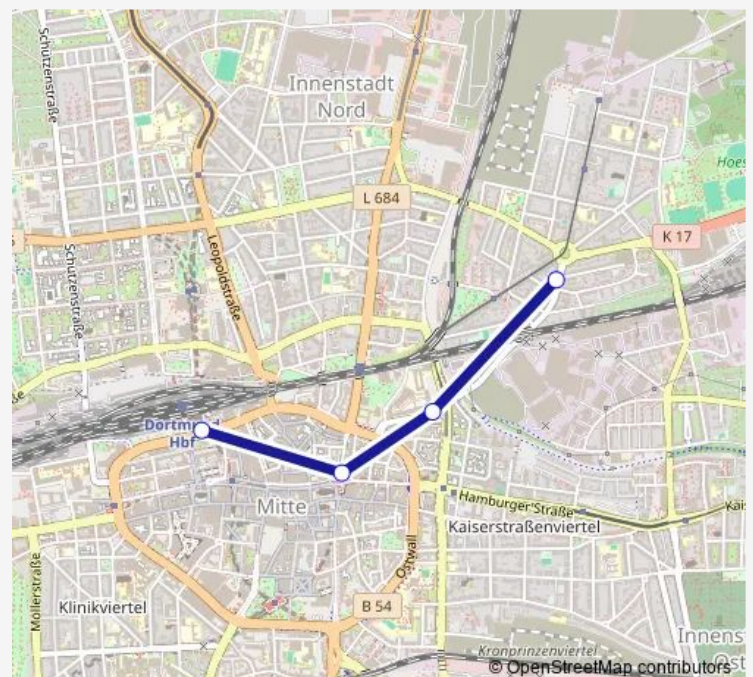

### Direction

Dortmund Borsigplatz — Dortmund Hbf

4 stops

[Open route schedule](#)

Dortmund Borsigplatz

DO-Geschwister-Scholl-Straße

Dortmund Reinoldikirche

Dortmund Hbf

### Route schedule

Dortmund Borsigplatz — Dortmund Hbf

Monday	24:02-00:29 <sup>+1</sup>
Tuesday	24:02-00:29 <sup>+1</sup>
Wednesday	24:02-00:29 <sup>+1</sup>
Thursday	24:02-00:29 <sup>+1</sup>
Friday	24:02-00:29 <sup>+1</sup>
Saturday	24:02-00:29 <sup>+1</sup>
Sunday	—

### Route info

Direction: Dortmund Borsigplatz

Stops: 4

Trip Duration: 0 hour 7 min

■ E416

E416 Bus time schedules and route maps are available in an offline PDF at [busmaps.com](https://busmaps.com). Use the [busmaps.com](https://busmaps.com) website to see live bus times, train schedule or subway schedule, and step-by-step directions for all public transit in Dortmund