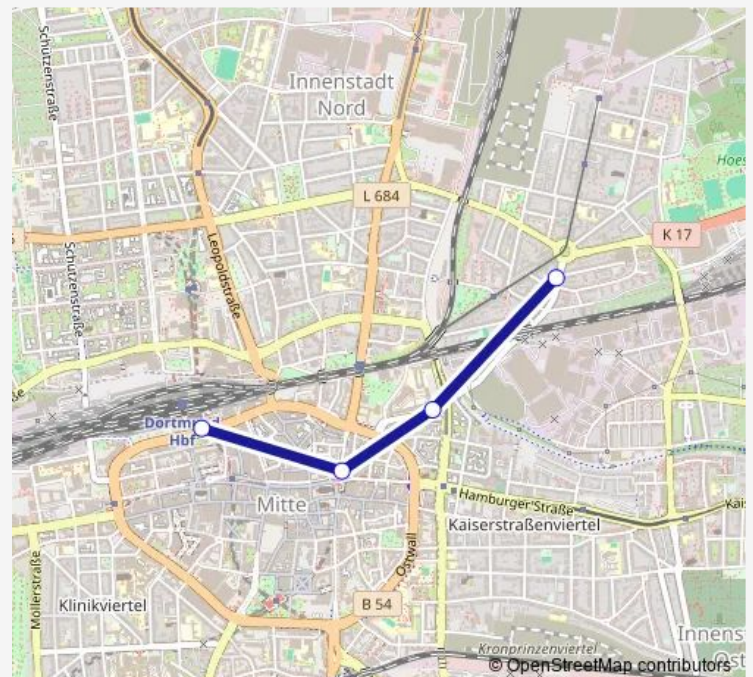

### Direction

Dortmund Borsigplatz — Dortmund Hbf

4 stops

[Open route schedule](#)

Dortmund Borsigplatz

DO-Geschwister-Scholl-Straße

Dortmund Reinoldikirche

Dortmund Hbf

### Route schedule

Dortmund Borsigplatz — Dortmund Hbf

Monday	24:02-00:29 <sup>+1</sup>
Tuesday	24:02-00:29 <sup>+1</sup>
Wednesday	24:02-00:29 <sup>+1</sup>
Thursday	24:02-00:29 <sup>+1</sup>
Friday	24:02-00:29 <sup>+1</sup>
Saturday	24:02-00:29 <sup>+1</sup>
Sunday	—

### Route info

Direction: Dortmund Borsigplatz

Stops: 4

Trip Duration: 0 hour 7 min

E416

E416 Bus time schedules and route maps are available in an offline PDF at [busmaps.com](https://busmaps.com). Use the [busmaps.com](https://busmaps.com) website to see live bus times, train schedule or subway schedule, and step-by-step directions for all public transit in Dortmund