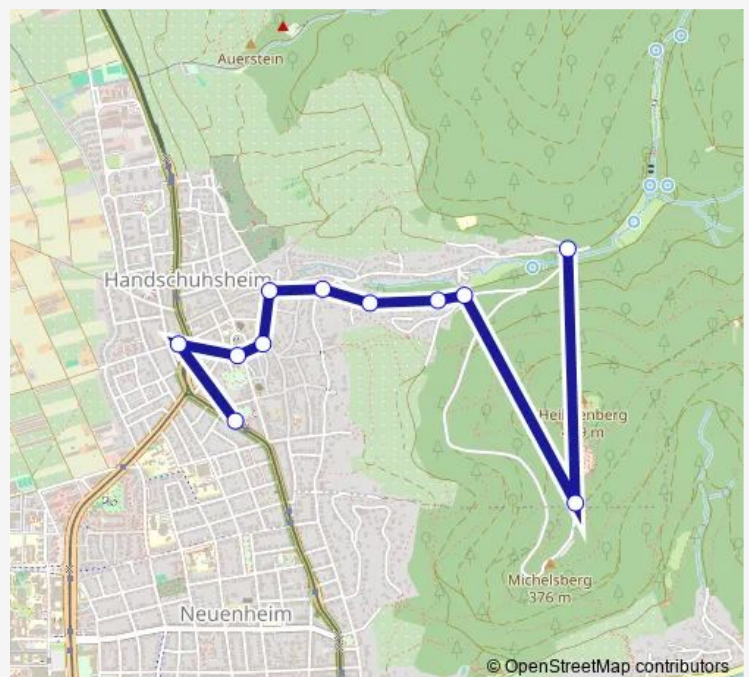

Handschuhsheim, Bachlenz

Handschuhsheim, Rolloßweg

Handschuh., Heiligenbergstraße

Handschuhsheim, Waldweg

Handschuhsheim, Im Neulich

Handschuhsheim, Heiligenberg

Handschuhsheim, Turnerbrunnen

## Route schedule

Handschuhsheim, Kapellenweg — Handschuhsheim, Turnerbrunnen

Monday 06:40-18:10

Tuesday 06:40-18:10

Wednesday 06:40-18:10

Thursday 06:40-18:10

Friday 06:40-18:10

Saturday 09:20-12:50

## Route info

Direction: Handschuhsheim, Kapellenweg

Stops: 11

Trip Duration: 0 hour 19 min

### Route info

Direction: Handschuhsheim, Turnerbrunnen

Stops: 7

Trip Duration: 0 hour 8 min

RNV 38 Bus time schedules and route maps are available in an offline PDF at [busmaps.com](https://busmaps.com). Use the [busmaps.com](https://busmaps.com) website to see live bus times, train schedule or subway schedule, and step-by-step directions for all public transit in Heidelberg