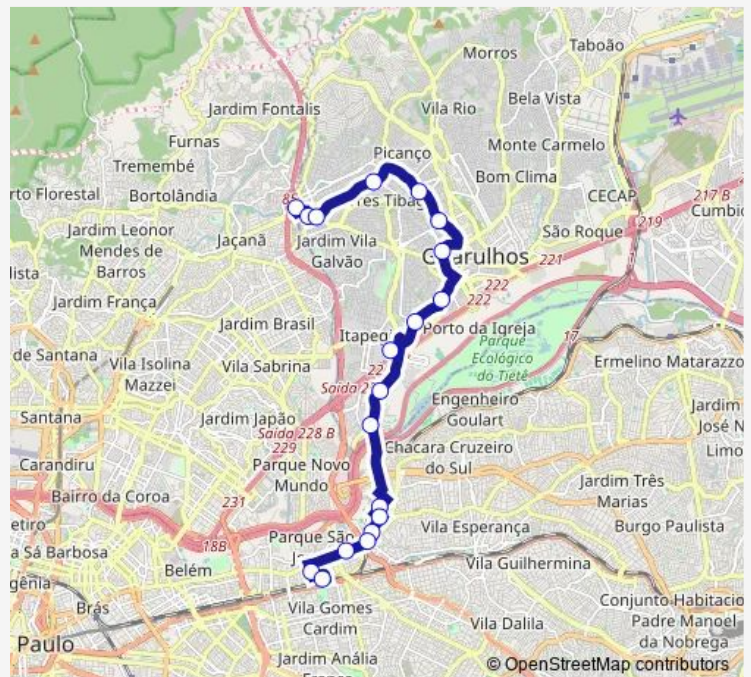

Rua Capitão João Cesário, 127-173

Rua Comendador Cantinho, 131

Rua Coronel Rodovalho, 73

Avenida Celso Garcia, 5703

Rua Doutor Ângelo Vita, 62

Rua Melo Peixoto, 1039-1101

Route schedule

Terminal Metropolitano Vila Galvão — Rua Melo Peixoto, 1039-1101

Monday 04:25-05:00

Tuesday 04:25-05:00

Wednesday 04:25-05:00

Thursday 04:25-05:00

Friday 04:25-05:00

Saturday 04:30

Sunday 04:30

Route info

Direction: Terminal Metropolitano Vila Galvão

Stops: 19

Trip Duration: 0 hour 50 min

Direction

Rua Melo Peixoto, 1039-1101 — Terminal Metropolitano Vila Galvão

19 stops

[Open route schedule](#)

Rua Melo Peixoto, 1039-1101

Wednesday 00:00

Thursday 00:00

Friday 00:00

Saturday —

Sunday —

Route info

Direction: Rua Melo Peixoto, 1039-1101

Stops: 19