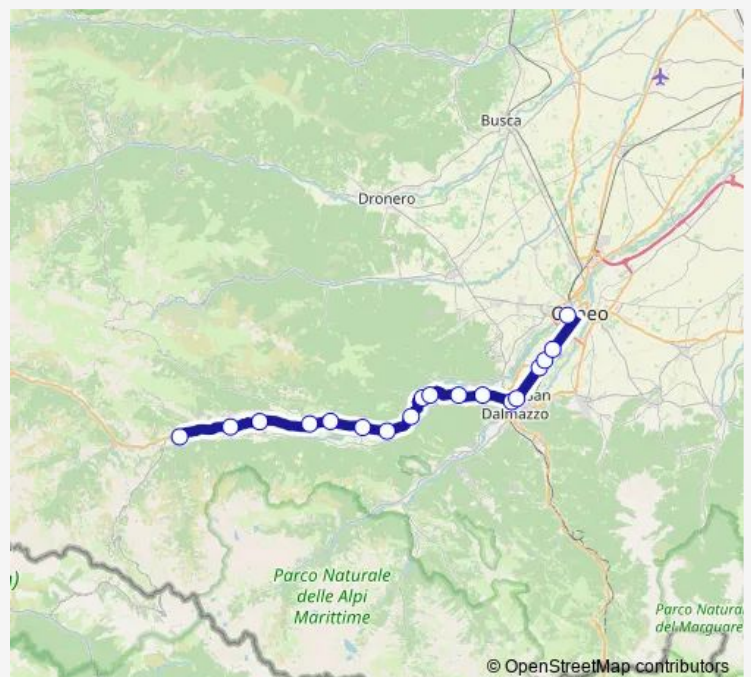

Beguda - Bivio Roccasparvera

Roccasparvera

Beguda - Bivio Roccasparvera

Gaiola

Gaiola - Bivio Valloriate

Moiola

Bivio Festiona

Demonte

Aisone

Vinadio - VIA Roma

**Route schedule**

Piazza Torino — Vinadio - VIA Roma

Monday	13:05-13:35
Tuesday	13:05-13:35
Wednesday	13:05-13:35
Thursday	13:05-13:35
Friday	13:05-13:35
Saturday	13:05-13:35
Sunday	—

**Route info**

Direction: Piazza Torino

Stops: 12

Trip Duration: 1 hour 0 min

## Direction

Vinadio - VIA Roma — Cuneo - Stazione Ferroviaria

18 stops

[Open route schedule](#)

Vinadio - VIA Roma

Aisone

Aisone - Lavoire - Furan

Demonte