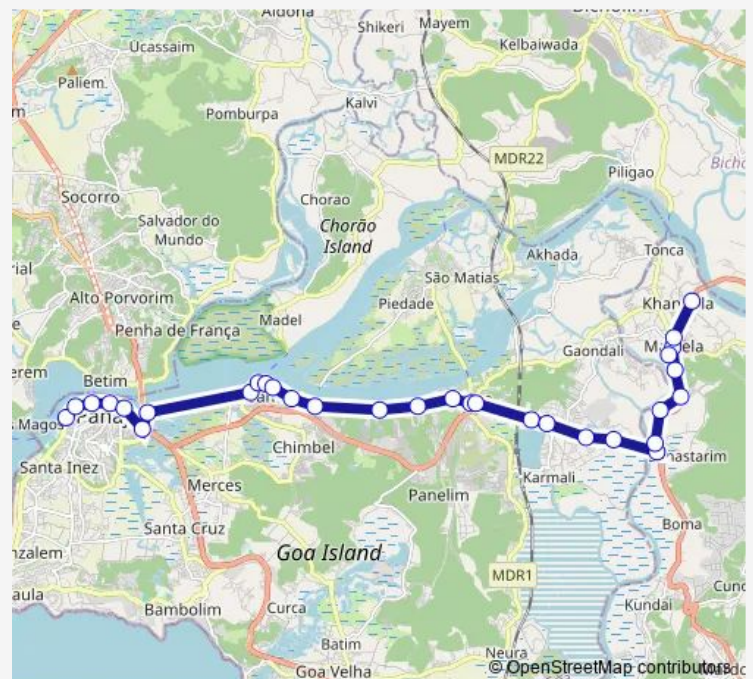

### Route schedule

Children's Park A — Khandola

Monday	07:00
Tuesday	07:00
Wednesday	07:00
Thursday	07:00
Friday	07:00
Saturday	07:00
Sunday	07:00

### Route info

Direction: Children's Park A

Stops: 31

Trip Duration: 0 hour 40 min

■ PVT-Prv12 — Panaji MKT - Valpoi

Dhulaper

Banastari

Banastari Bazaar