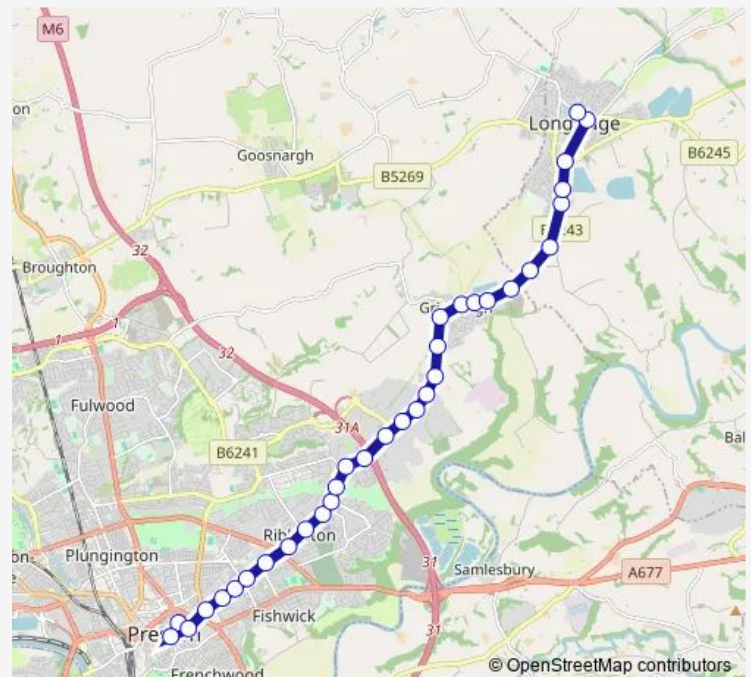

Roman Way Ind Est

Stone Cross

St Michaels Church

Route schedule

Bus Station — Post Office

Monday 07:50-14:55

Tuesday 07:50-14:55

Wednesday 07:50-14:55

Thursday 07:50-14:55

Friday 07:50-14:55

Saturday —

Sunday —

Route info

Direction: Bus Station

Stops: 33

Trip Duration: 0 hour 37 min

■ 1S — Preston - Longridge

BusMaps

Nook Glade

Plough Inn

Village Hall

Sunny Bank

Elston Lane

Alston Lane RCPS

Thursday 15:25

Friday 15:25

Saturday —

Sunday —

Route info

Direction: St Cecilians RCHS

Stops: 29

Trip Duration: 0 hour 30 min