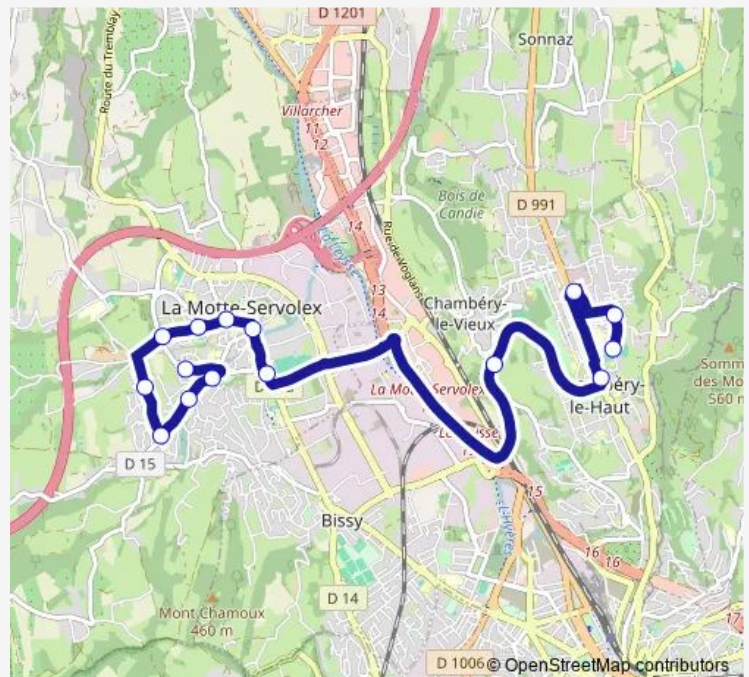

Pra Varnay

Tessonnière

Les Moulins

L'Orée Des Bois

De Gaulle

Route schedule

Lycée Louis Armand — De Gaulle

Monday 16:40-17:40

Tuesday 16:40-17:40

Wednesday 12:20-13:20

Thursday 16:40-17:40

Friday 16:40-17:40

Saturday —

Sunday —

Route info

Direction: Lycée Louis Armand

Stops: 15

Trip Duration: 0 hour 29 min

Direction

De Gaulle — Lycée Louis Armand

15 stops

[Open route schedule](#)

De Gaulle

L'Orée Des Bois

Tuesday 07:20-08:20

Wednesday 07:20-08:20

Thursday 07:20-08:20

Friday 07:20-08:20

Saturday —

Sunday —

Route info

Direction: De Gaulle