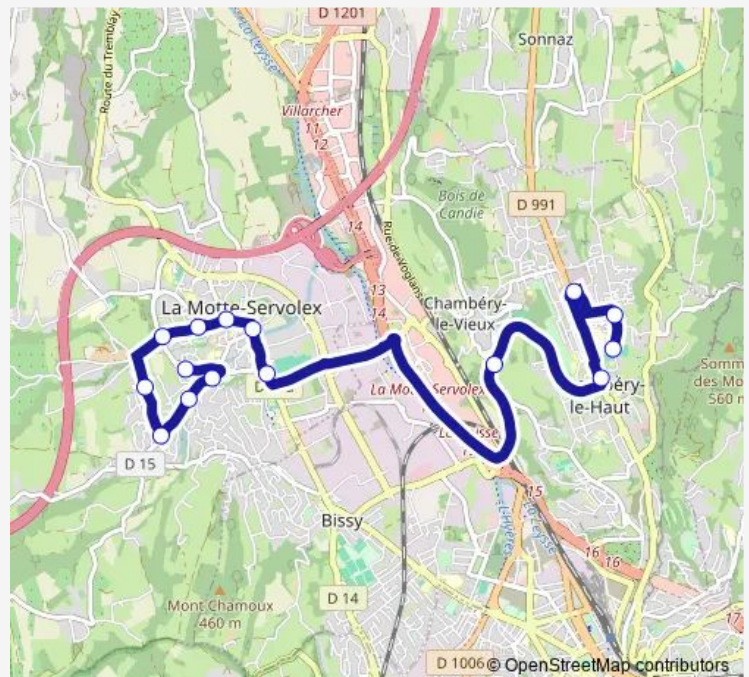

### Direction

Lycée Louis Armand — De Gaulle

15 stops

[Open route schedule](#)

Lycée Louis Armand

Sartre

Dardel

College Côte Rousse

### Route schedule

Lycée Louis Armand — De Gaulle

Monday 16:40-17:40

Tuesday 16:40-17:40

Wednesday 12:20-13:20

Thursday 16:40-17:40

Friday 16:40-17:40

Saturday —

### Route info

Direction: Lycée Louis Armand

Stops: 15

Trip Duration: 0 hour 29 min

## Direction

De Gaulle — Lycée Louis Armand

15 stops

[Open route schedule](#)

De Gaulle

L'Orée Des Bois

Les Moulins

Tessonnière