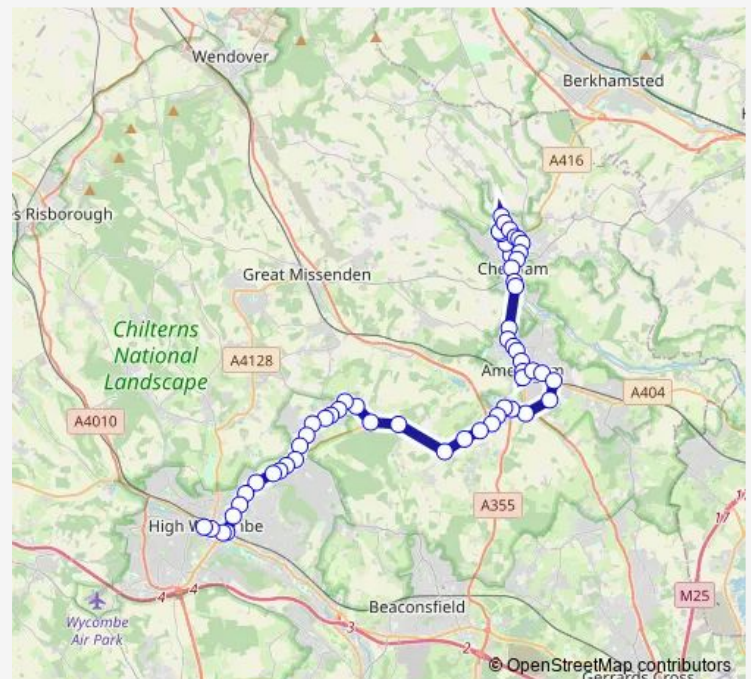

Copperkins Lane

Hervines Road

Oakfield Corner

Route schedule

Townsend Road — High Wycombe Busstn

Monday 07:36

Tuesday 07:36

Wednesday 07:36

Thursday 07:36

Friday 07:36

Saturday —

Sunday —

Route info

Direction: Townsend Road

Stops: 56

Trip Duration: 1 hour 26 min

1S — High Wycombe - Amersham - Chesham - Pond Park

Amersham Station

Leisure Centre

Green Lane

Plantation Road

Stanley Hill Schools

The Chequers PH

Broadway