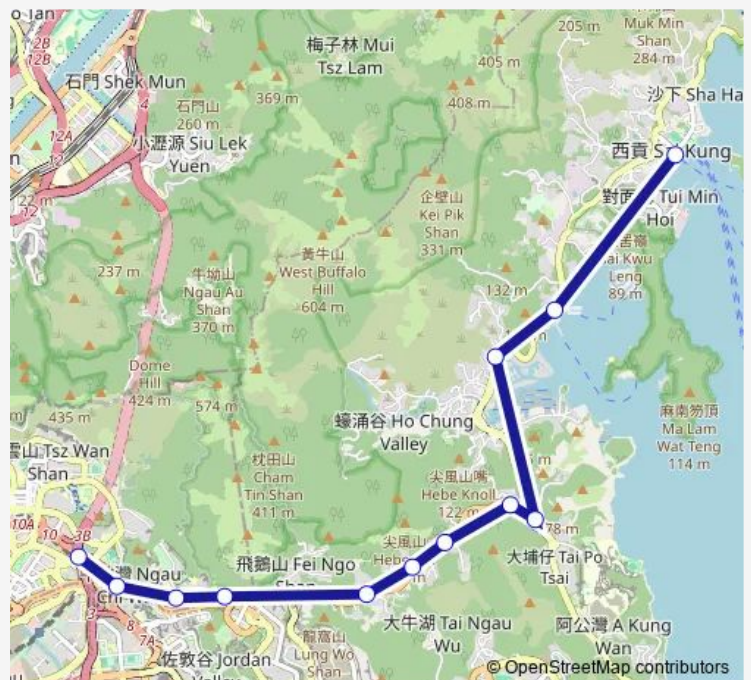

CLEAR WATER BAY ROAD, OUTSIDE PIK UK CORRECTIONAL INSTITUTE

CLEAR WATER BAY ROAD,TA KU LING SAN TSUEN|CLEAR WATER BAY ROAD, OUTSIDE LAS PINADAS|CLEAR WATER BAY ROAD, OUTSIDE LAS PINADAS

HIRAM'S HIGHWAY, OPPOSITE CHENG CHEK CHEE SECONDARY SCHOOL

HIRAM'S HIGHWAY, OPPOSITE MARINA COVE

Route schedule

DIAMOND HILL (CHOI HUNG ROAD) PUBLIC TRANSPORT INTERCHANGE — FUK MAN Road Public Light BUS Terminus, Outside King WAH Building

Monday	00:30-02:00
Tuesday	00:30-02:00
Wednesday	00:30-02:00
Thursday	00:30-02:00
Friday	00:30-02:00
Saturday	00:30-02:00
Sunday	00:30-02:00

Route info

Direction: DIAMOND HILL (CHOI HUNG ROAD) PUBLIC TRANSPORT INTERCHANGE

Stops: 12

Trip Duration: 0 hour 21 min

HIRAM'S HIGHWAY, OPPOSITE HEBE HAVEN YACHT CLUB

FUK MAN Road Public Light BUS Terminus, Outside King WAH Building

Monday 00:30-02:00

Tuesday 00:30-02:00

Wednesday 00:30-02:00

Thursday 00:30-02:00

Friday 00:30-02:00

Saturday 00:30-02:00

Sunday 00:30-02:00

Route info