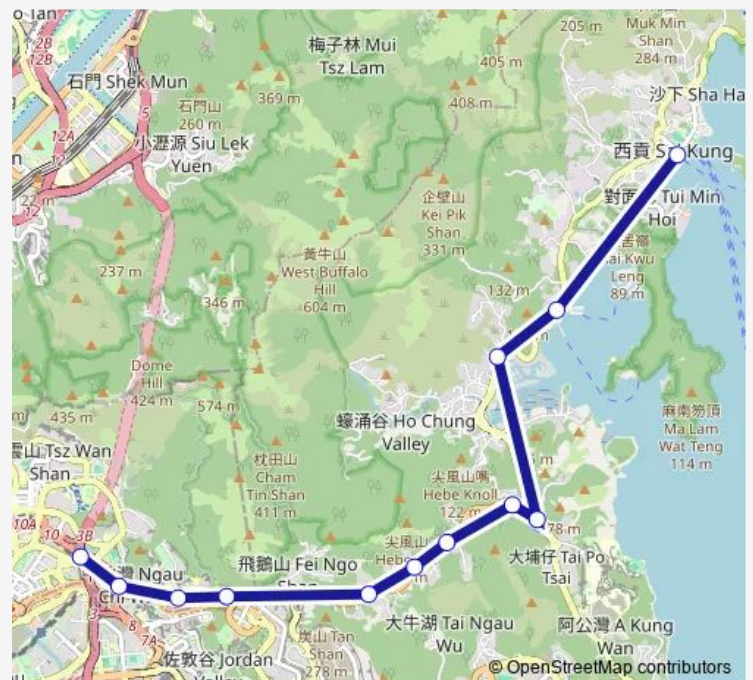

**Route schedule**

Diamond Hill (Choi Hung Road) Public Transport Interchange — FUK MAN Road Public Light BUS Terminus, Outside King WAH Building

Monday	00:30-02:00
Tuesday	00:30-02:00
Wednesday	00:30-02:00
Thursday	00:30-02:00
Friday	00:30-02:00
Saturday	00:30-02:00
Sunday	00:30-02:00

**Route info**

Direction: Diamond Hill (Choi Hung Road) Public Transport Interchange

Stops: 12

Trip Duration: 0 hour 20 min

FUK MAN Road Public Light BUS Terminus, Outside King  
WAH Building

## Direction

FUK MAN Road Public Light BUS Terminus, Outside King WAH Building — Diamond Hill (Choi Hung Road) Public Transport Interchange

13 stops

[Open route schedule](#)

FUK MAN Road Public Light BUS Terminus, Outside King WAH Building

## Route info

Direction: FUK MAN Road Public Light BUS Terminus, Outside King WAH Building

Stops: 13

Trip Duration: 0 hour 20 min

1s Bus time schedules and route maps are available in an offline PDF at [busmaps.com](https://busmaps.com). Use the [busmaps.com](https://busmaps.com) website to see live bus times, train schedule or subway schedule, and step-by-step directions for all public transit in Kwun Tong