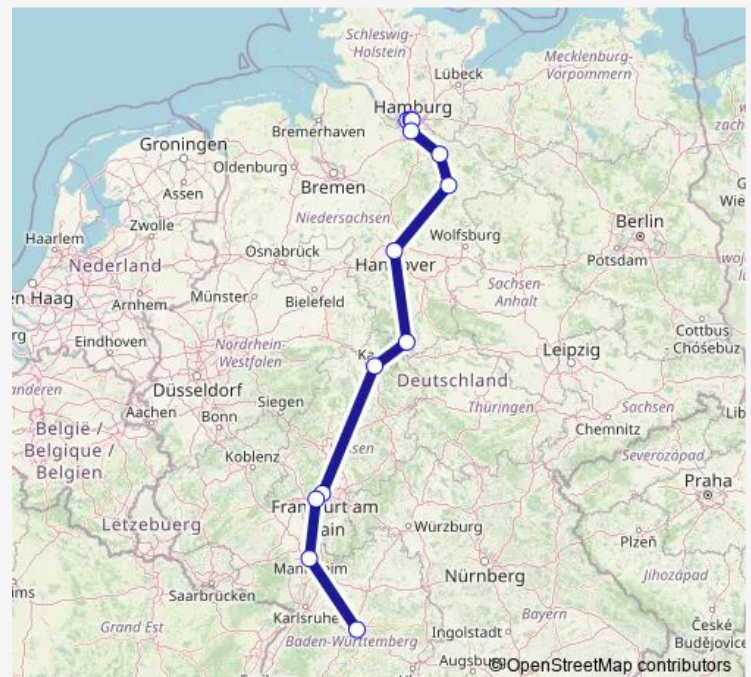

Rail ICE 571

[Go to website](#)

Direction

Hamburg-Altona — Stuttgart Hbf

13 stops

[Open route schedule](#)

Hamburg-Altona

Hamburg Dammtor

Hamburg Hbf

Hamburg-Harburg

Lüneburg

Uelzen

Hannover Hbf

Göttingen

Kassel-Wilhelmshöhe

Frankfurt(Main)Hbf

Frankfurt(M) Flughafen Fernbf

Mannheim Hbf

Stuttgart Hbf

Route schedule

Hamburg-Altona — Stuttgart Hbf

Monday 04:40-05:00

Tuesday 04:40-05:00

Wednesday 04:40-05:00

Thursday 04:40-05:00

Friday 04:40-05:00

Saturday 04:27-05:00

Sunday —

Route info

Direction: Hamburg-Altona

Stops: 13

Trip Duration: 5 hour 55 min