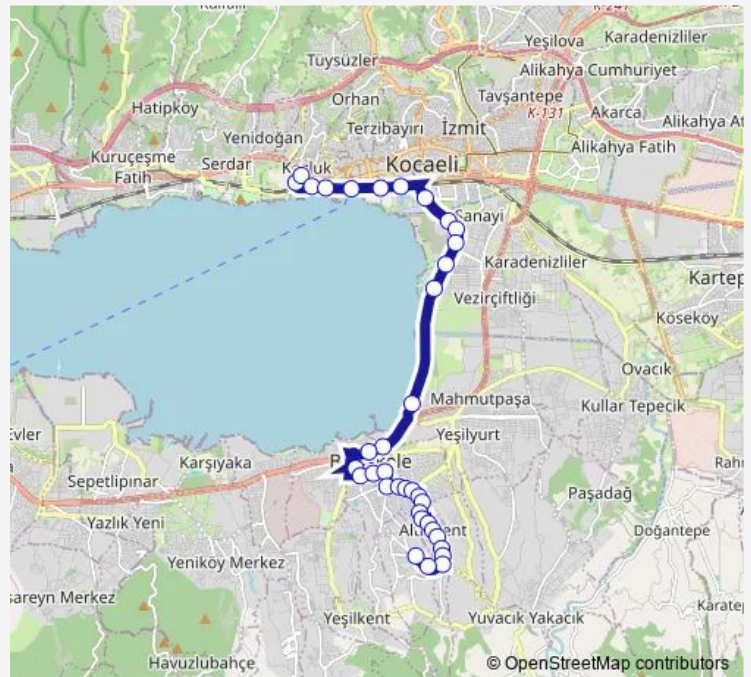

Bus 643 Karşiyaka-İzmit(Eski Yol)

[Go to website](#)

Direction

Bati Terminali Peronlar — Döngel Merkez Camii 1

36 stops

[Open route schedule](#)

Bati Terminali Peronlar

Bati Terminali Çıkış

Bati Terminal Kavşağı

Tren Gari Güney Yanyol 2

Adnan Menderes

Mimar Sinan ÜST Geçit S.Derivoğlu 1

Turgut Özal Güney Yanyol 2

İzmit İtfaiye

Sadik Ahmet ÜST Geçidi 1

15 Temmuz Köprüsü 1

Uluslararası Fuar Merkezi1

Galericiler Sitesi

Eski Kampüs

Başiskele Sahil

Başiskele

Belediye Yolu 1

Tüpraş Ticaret Lisesi 1

Hürmet Sokak

Başiskele Kaymakamlık

Karşiyaka Pazarbaşı 1

Çakmak

Route schedule

Bati Terminali Peronlar — Döngel Merkez Camii 1

Monday 08:22-21:10

Tuesday 08:22-21:10

Wednesday 08:22-21:10

Thursday 08:22-21:10

Friday 08:22-21:10

Saturday 08:22-21:10

Sunday 09:35-21:00

Route info

Direction: Bati Terminali Peronlar

Stops: 36

Trip Duration: 0 hour 24 min

643 — Karşiyaka-İzmit(Eski Yol)

BusMaps