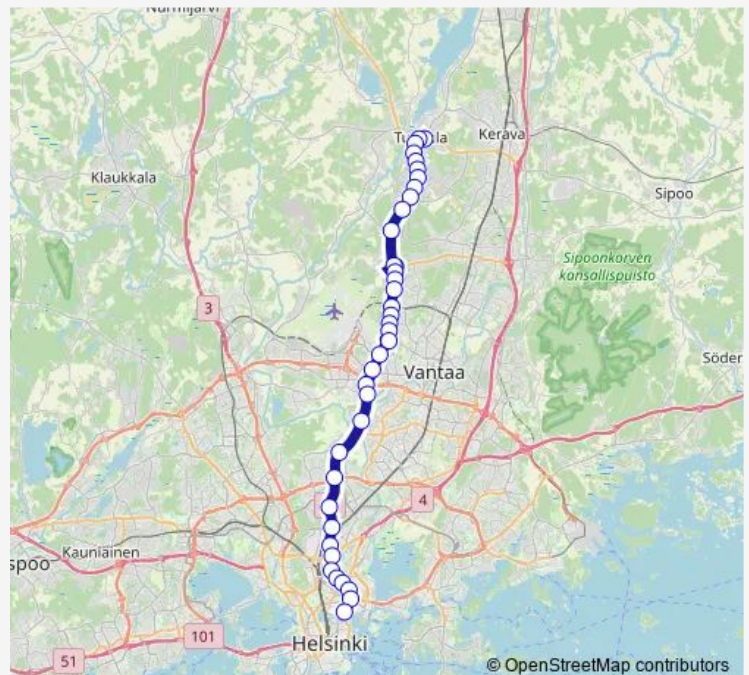

Thursday 07:23-17:56

Friday 07:56-16:29

Saturday —

Sunday —

Route info

Direction: Hakaniemi

Stops: 40

Trip Duration: 0 hour 49 min