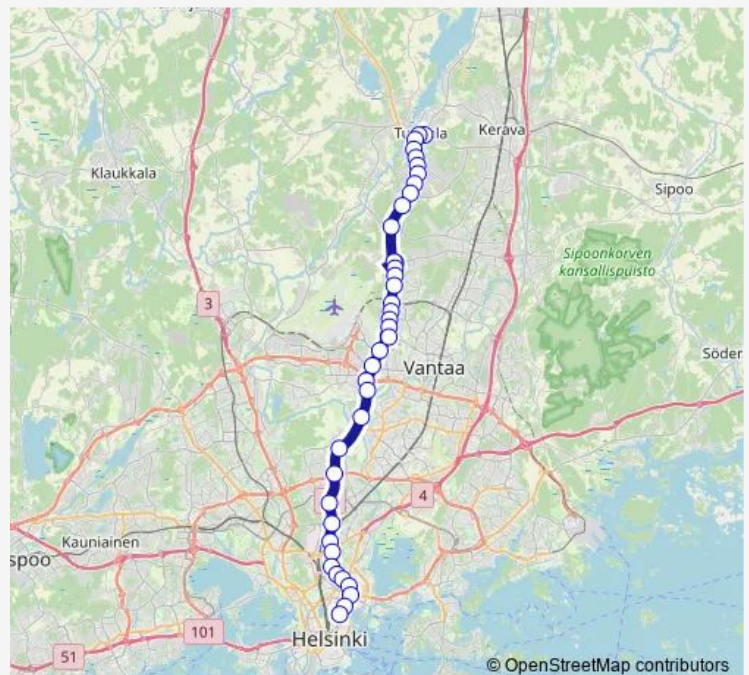

Regional Bus Service 643 Hakaniemi-Hyrylä

[Go to website](#)

Direction

Hakaniemi — Hyrylä

40 stops

[Open route schedule](#)

Hakaniemi

Haapaniemi

Sörnäinen (M)

Vallilan kirjasto

Hattulantie

Mäkelänrinne

Velodromi

Koskelantie

Käpylänaukio

Käpylään asema

Käskynhaltijantie

Muurimestaritie

Yhdyskunnantie

Tammisto

Isopelto

Kirkonkylän etl.

Köyhämäki

Ilmakehä

Tuusulantie

Ruskeasanta

Simonkyläntie

Route schedule

Hakaniemi — Hyrylä

Monday 06:13-17:56

Tuesday 06:13-17:56

Wednesday 06:13-17:56

Thursday 06:13-17:56

Friday 06:13-17:56

Saturday —

Sunday —

Route info

Direction: Hakaniemi

Stops: 40

Trip Duration: 0 hour 46 min

■ 643 — Hakaniemi-Hyrylä