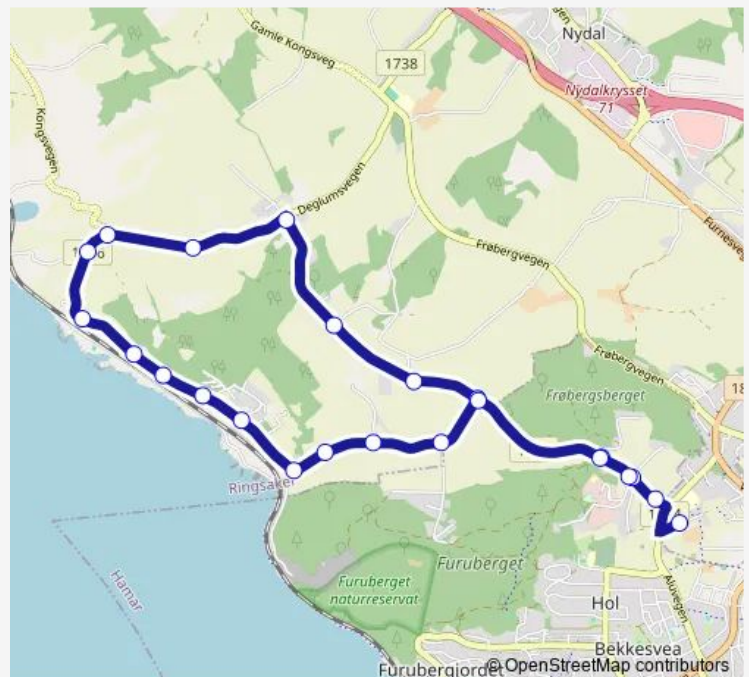

Saturday —

Sunday —

Route info

Direction: Stavsberg skole

Stops: 23

Trip Duration: 0 hour 17 min

643 — Furnes u.sk- Kirkenær- Jessnes

Gubbestua

Hedmarktoppen

Direction

Kirkenær skole — Furnes ungdomsskole

35 stops

[Open route schedule](#)

Kirkenær skole

Lefstorvet

Wetten