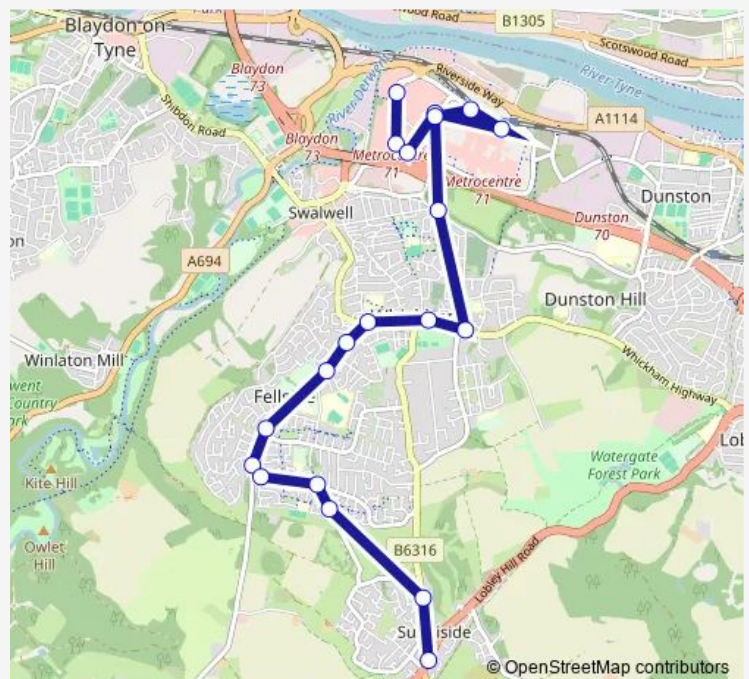

Friday 09:15-14:15

Saturday 09:15-14:15

Sunday —

Route info

Direction: Gibside Way - Asda

Stops: 20

Trip Duration: 0 hour 29 min

643 — Sunnyside - Metrocentre

Direction

Gateshead Road — Gibside Way - Asda

20 stops

[Open route schedule](#)

Gateshead Road

Kingsway - Coronation Street

Kingsway-Clover Hill

Kingsway-Gladeley Way

Route schedule

Gateshead Road — Gibside Way - Asda

Monday 08:46-13:46

Tuesday 08:46-13:46

Wednesday 08:46-13:46

Thursday 08:46-13:46

Friday 08:46-13:46

Saturday 08:46-13:46

Sunday —

Route info

Direction: Gateshead Road

Stops: 20

Trip Duration: 0 hour 25 min

643 Bus time schedules and route maps are available in an offline PDF at busmaps.com. Use the busmaps.com website to see live bus times, train schedule or subway schedule, and step-by-step directions for all public transit in Newcastle upon Tyne