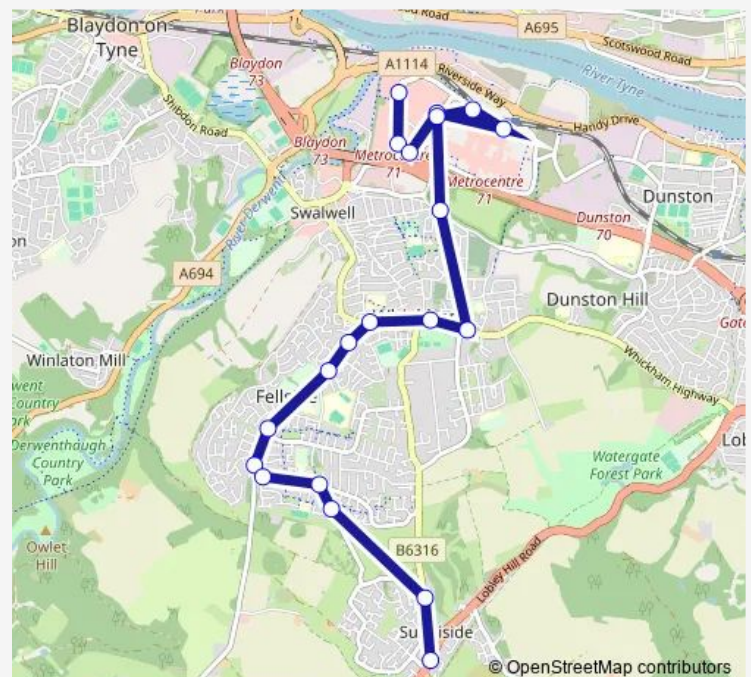

Friday 09:15-14:15

Saturday 09:15-14:15

Sunday —

Route info

Direction: Gibside Way - Asda

Stops: 20

Trip Duration: 0 hour 29 min

■ 643 — Sunnyside - Metrocentre

Direction

Gateshead Road — Gibside Way - Asda

20 stops

[Open route schedule](#)

Gateshead Road

Kingsway - Coronation Street

Kingsway-Clover Hill

Kingsway-Gladeley Way

Route schedule

Gateshead Road — Gibside Way - Asda

Monday 08:46-13:46

Tuesday 08:46-13:46

Wednesday 08:46-13:46

Thursday 08:46-13:46

Friday 08:46-13:46

Saturday 08:46-13:46

Sunday —

Route info

Direction: Gateshead Road

Stops: 20

Trip Duration: 0 hour 25 min

643 Bus time schedules and route maps are available in an offline PDF at busmaps.com. Use the busmaps.com website to see live bus times, train schedule or subway schedule, and step-by-step directions for all public transit in Newcastle upon Tyne