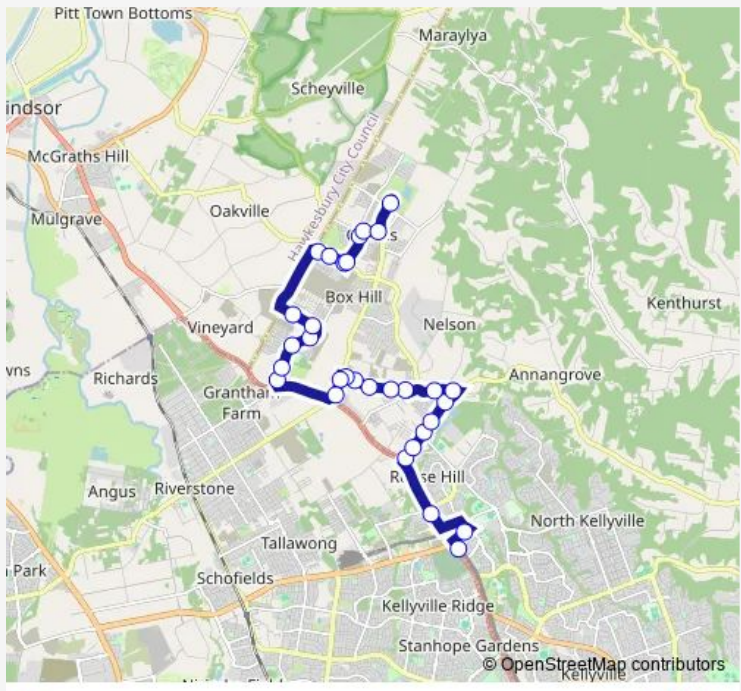

Bus 643 Rouse Hill to Gables via Box Hill

[Go to website](#)

**Direction**  
 North West Twy Opp Rouse Hill Station — Santa Sophia Catholic College, Fontana Dr  
 31 stops  
[Open route schedule](#)

- North West Twy Opp Rouse Hill Station
- Rouse Hill Dr After Civic Way
- Windsor Rd Before Rouse Rd
- Annangrove Rd After Windsor Rd
- Annangrove Rd Opp 342
- Annangrove Rd After The Water Lane
- Annangrove Rd Before Limestone Rd
- 269 Annangrove Rd
- Edwards Rd After Annangrove Rd
- Edwards Rd Before Longmeadow Pkwy
- Hynds Rd Opp Zeta St
- Hynds Rd Opp 15
- 22 Hynds Rd
- 32 Hynds Rd
- Hynds Rd Before Terry Rd
- Terry Rd After Hynds Rd
- Terry Rd Before Windsor Rd
- Mount Carmel Dr After Windsor Rd
- Lot 11 Mt Carmel Dr
- Mt Carmel Dr Opp Copenhagen St
- Mt Carmel Dr Opp Aaron St

Route schedule  
 North West Twy Opp Rouse Hill Station — Santa Sophia Catholic College, Fontana Dr

Monday	06:15-22:15
Tuesday	06:15-22:15
Wednesday	06:15-22:15
Thursday	06:15-22:15
Friday	06:15-22:15
Saturday	07:45-21:45
Sunday	07:45-21:45

**Route info**  
 Direction: North West Twy Opp Rouse Hill Station  
 Stops: 31  
 Trip Duration: 0 hour 27 min

643 — Rouse Hill to Gables via Box Hill **BusMaps**

Brahman Rd After Mt Carmel Dr

Brahman Rd After Letoken Way

## Route info

Direction: Santa Sophia Catholic College, Fontana Dr

Stops: 38

Trip Duration: 0 hour 27 min

Hynds Rd At Nelson Rd

Edwards Rd After Nelson Rd

Edwards Rd After Hession Rd

Annangrove Rd After Edwards Rd