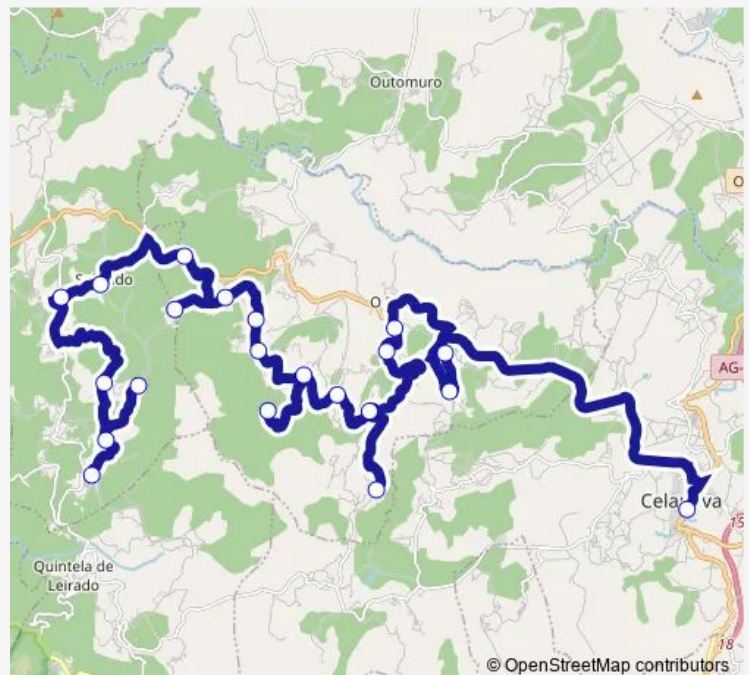

Thursday 07:25

Friday 07:25

Saturday —

Sunday —

Route info

Direction: Moreiras

Stops: 21

Trip Duration: 1 hour 10 min

XG703003 — IES de Celanova -Moreiras

BusMaps

Direction

IES DE Celanova — Moreiras

21 stops

[Open route schedule](#)

IES DE Celanova

Paizás

Thursday 14:35

Friday 14:35

Saturday —

Sunday —

Route info

Direction: IES DE Celanova

Stops: 21

Trip Duration: 1 hour 10 min