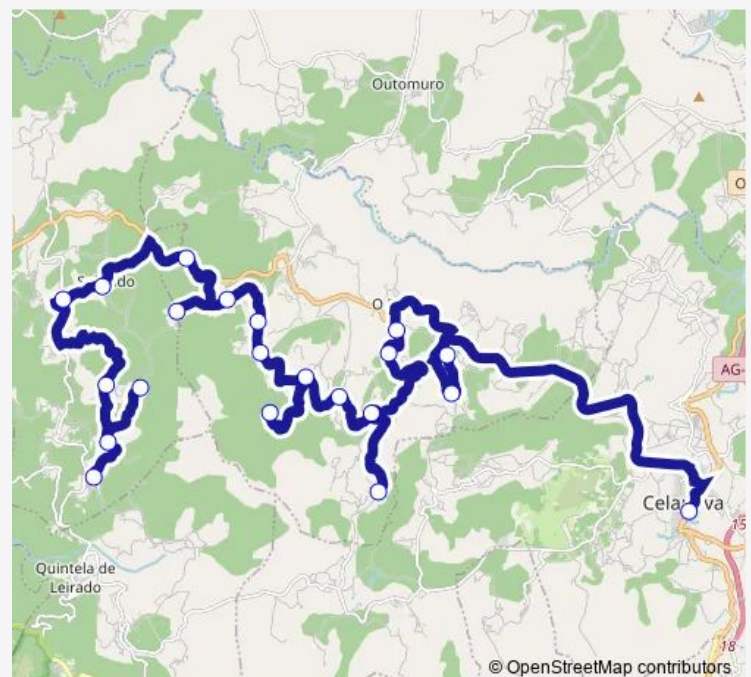

Thursday 07:25

Friday 07:25

Saturday —

Sunday —

Route info

Direction: Moreiras

Stops: 21

Trip Duration: 1 hour 10 min

Xg703003 — IES de Celanova -Moreiras

BusMaps

Direction

IES DE Celanova — Moreiras

21 stops

[Open route schedule](#)

IES DE Celanova

Paizás

Thursday 14:35

Friday 14:35

Saturday —

Sunday —

Route info

Direction: IES DE Celanova

Stops: 21

Trip Duration: 1 hour 10 min