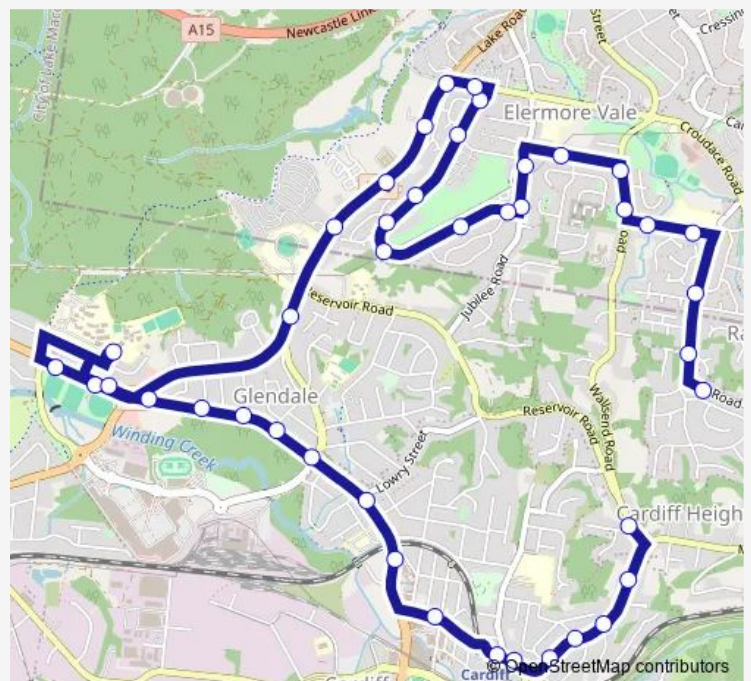

**Direction**

Grandview Rd Before Clepham St — Wallsend Rd After Rowes Lane

42 stops

[Open route schedule](#)

- Grandview Rd Before Clepham St
- Grandview Rd At Grand Valley Way
- Grandview Rd Opp Cranbrook Pde
- Smith Rd Opp Wallsend South Public School
- Smith Rd After Cardiff Rd
- Elermore Vale Community Hall, Cardiff Rd
- Cardiff Rd At Watkins Rd
- Watkins Rd After Kerry Av
- Jubilee Rd Opp Taurus St
- Jubilee Rd Opp Aries Way
- Aries Way Before Pisces Av
- 27 Aries Way
- Aries Way After Leo Cl
- Aries Way At Virgo St
- Aries Way After Virgo St
- Aries Way Opp Taurus St
- Aries Way At Aquarius Av
- Croudace Rd After Aries Way
- Main Rd At Groudace Rd
- 14 Lake Rd
- 24 Lake Rd

Route schedule

Grandview Rd Before Clepham St — Wallsend Rd After Rowes Lane

Monday	07:25
Tuesday	07:25
Wednesday	07:25
Thursday	07:25
Friday	07:25
Saturday	—
Sunday	—

Route info

Direction: Grandview Rd Before Clepham St

Stops: 42

Trip Duration: 0 hour 28 min

6202 — Elermore Vale to Glendale Technology Hs

Lake Rd Opp Wallsend Seventh-Day Adventist Church

Lake Rd Before Glendale Dr

Booth Park, Main Rd

Main Rd Before Frederick St

Glendale Tech High School Bus Bay, Clare St

Main Rd After Fairleigh St

Main Rd Before Manuel St

Main Rd At Poyner Av

Main Rd At Lilian St

Main Rd After Bruce St

Main Rd Before Glendale Dr

Main Rd After Lowry St