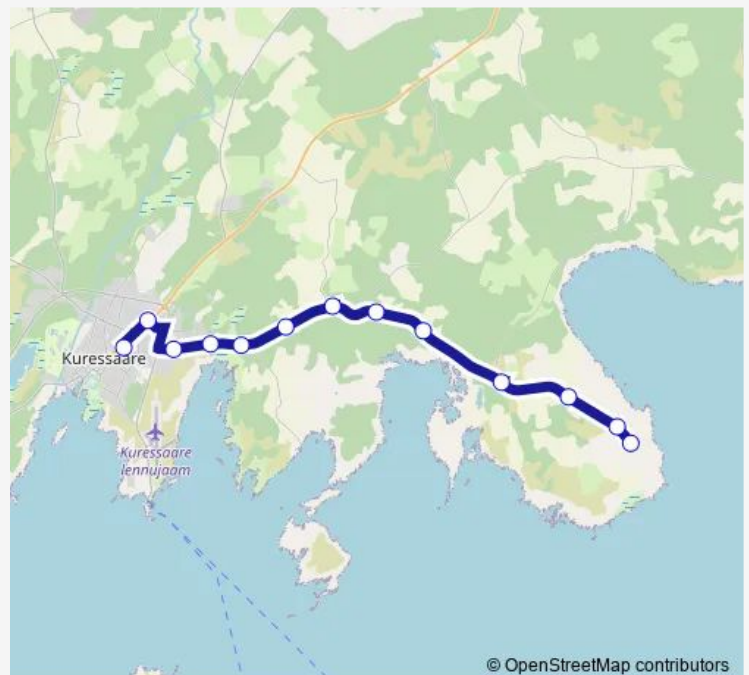

Saturday —

Sunday —

Route info

Direction: Suure-Rootsi

Stops: 13

Trip Duration: 0 hour 20 min

6202 Bus time schedules and route maps are available in an offline PDF at busmaps.com. Use the busmaps.com website to see live bus times, train schedule or subway schedule, and step-by-step directions for all public transit in Kuressaare