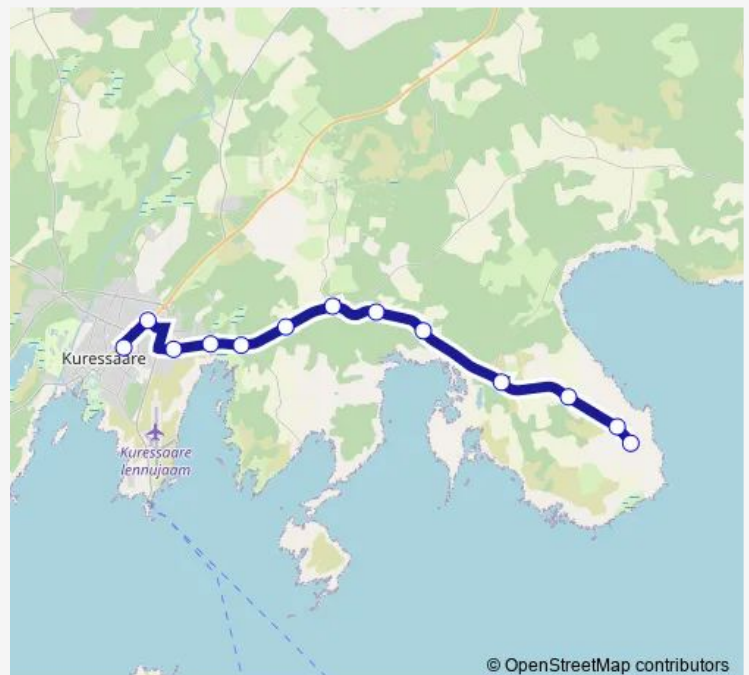

Bus 6202 Suure-Rootsi-Kuessaare

[Go to website](#)

Direction

Suure-Rootsi — Kuessaare

13 stops

[Open route schedule](#)

Suure-Rootsi

Kärsa teerist

Kailuka

Vanamõisa

Kasti

Soera

Vaivere

Praakli

Muratsi

Mereranna

Sinilille

Säästu

Kuessaare

Route schedule

Suure-Rootsi — Kuessaare

Monday 07:20

Tuesday 07:20

Wednesday 07:20

Thursday 07:20

Friday 07:20

Saturday —

Sunday —

Route info

Direction: Suure-Rootsi

Stops: 13

Trip Duration: 0 hour 20 min