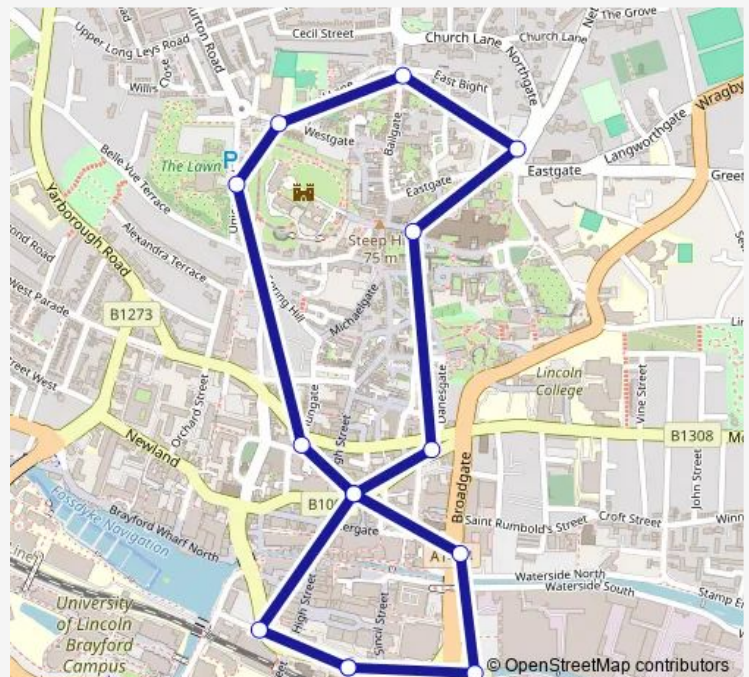

Bus WR Lincoln Walk And Ride

[Go to website](#)

Direction

Rail Station Car Park — Rail Station Car Park

14 stops

[Open route schedule](#)

Rail Station Car Park

NCP Car Park

Stonebow Centre

Telephone Exchange

Siemens

Rail Station Car Park

Route schedule

Rail Station Car Park — Rail Station Car Park

Monday 09:30-17:00

Tuesday 09:30-17:00

Wednesday 09:30-17:00

Thursday 09:30-17:00

Friday 09:30-17:00

Saturday 09:30-17:00

Sunday —

Route info

Direction: Rail Station Car Park

Stops: 14

Trip Duration: 0 hour 18 min

■ WR — Lincoln Walk And Ride

WR Bus time schedules and route maps are available in an offline PDF at busmaps.com. Use the busmaps.com website to see live bus times, train schedule or subway schedule, and step-by-step directions for all public transit in Lincoln