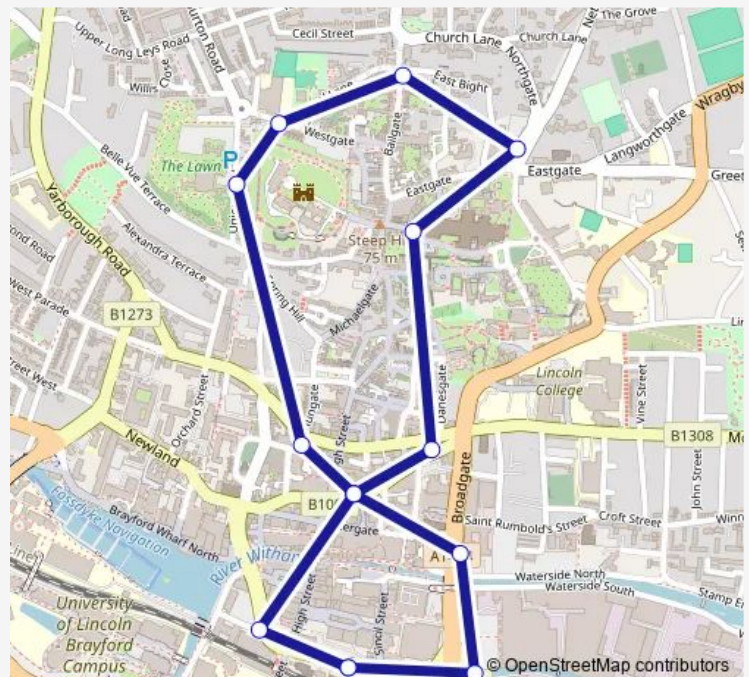

### Direction

Rail Station Car Park — Rail Station Car Park

14 stops

[Open route schedule](#)

Rail Station Car Park

NCP Car Park

Stonebow Centre

Constitutional Club

Siemens

Rail Station Car Park

### Route schedule

Rail Station Car Park — Rail Station Car Park

Monday 09:30-17:00

Tuesday 09:30-17:00

Wednesday 09:30-17:00

Thursday 09:30-17:00

Friday 09:30-17:00

Saturday 09:30-17:00

### Route info

Direction: Rail Station Car Park

Stops: 14

Trip Duration: 0 hour 23 min

■ WR — Lincoln Walk And Ride

BusMaps

WR Bus time schedules and route maps are available in an offline PDF at [busmaps.com](https://busmaps.com). Use the [busmaps.com](https://busmaps.com) website to see live bus times, train schedule or subway schedule, and step-by-step directions for all public transit in Lincoln