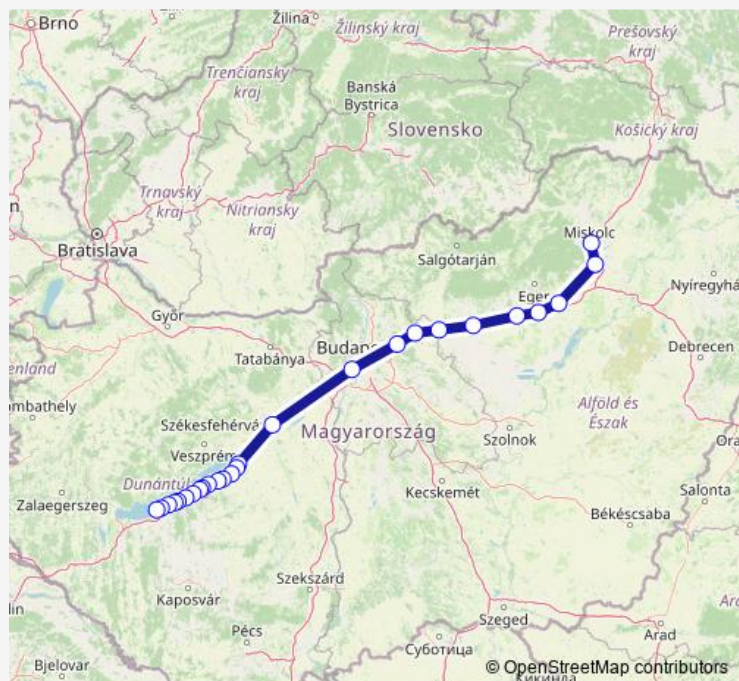

Thursday 06:48

Friday 06:48

Saturday 06:48

Sunday 06:48

Route info

Direction: Miskolc-Tiszai

Stops: 26

Trip Duration: 5 hour 14 min