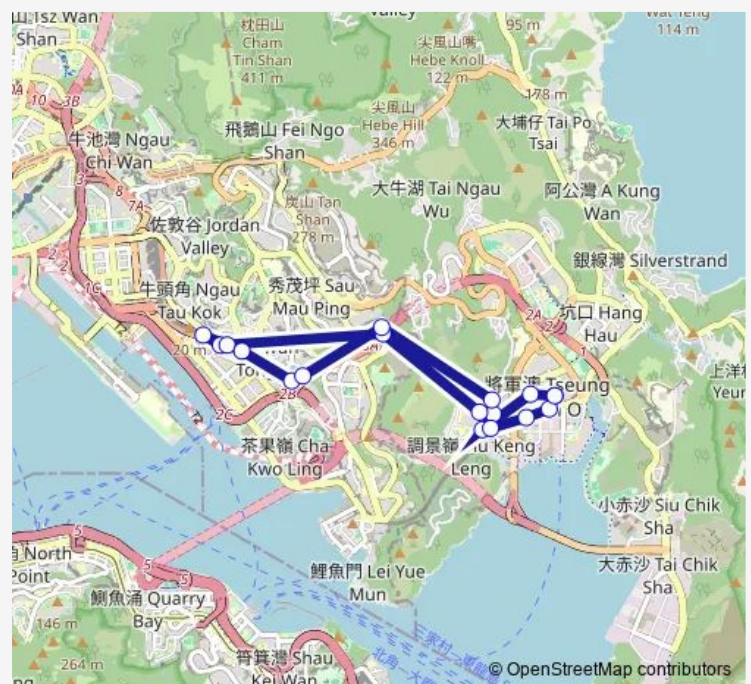

Route info

Direction: [Ctb] Tseung Kwan O Station

Stops: 18

Trip Duration: 0 hour 21 min

■ 796s — Tseung Kwan O Station - Ngau TAU KOK Station (Circular)

Tong Police Station, Tseung Kwan O Road[[Kmb] Kwun Tong Police Station