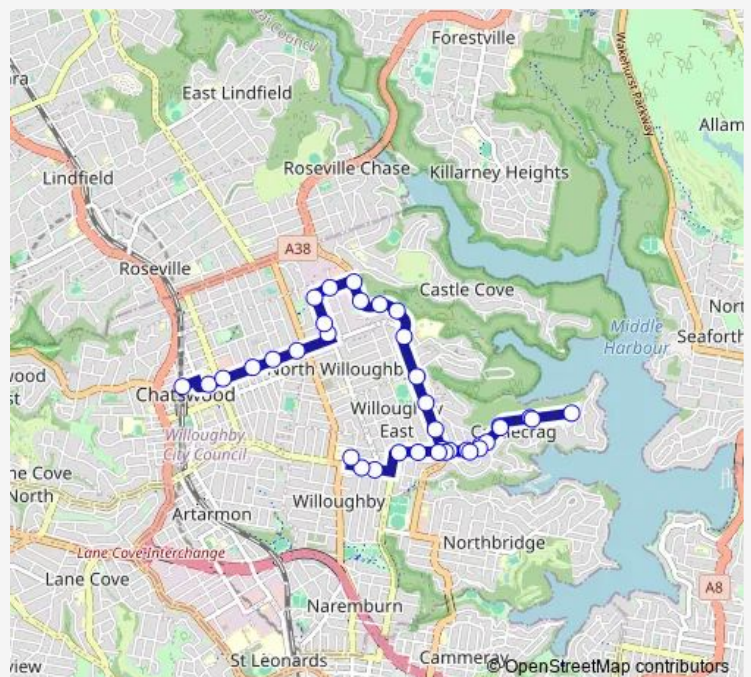

School Bus 750w Chatswood to Willoughby Girls High

[Go to website](#)

Direction

Chatswood Station, Stand B — Willoughby Girls High School, Keary St, Stand 5

37 stops

[Open route schedule](#)

Chatswood Station, Stand B

Smith St At Lower Gibbes St

Eastern Valley Way Opp Smith St

The Willis Recreation And Sports Centre, Eastern Valley Way

323 Eastern Valley Way

295 Eastern Valley Way

Eastern Valley Way Opp Victoria Av

Eastern Valley Way Opp McClelland St

Eastern Valley Way Opp Robert St

Eastern Valley Way After Sunnyside Cres

Eastern Valley Way At Edinburgh Rd

Edinburgh Rd At Raeburn Av

Route schedule

Chatswood Station, Stand B — Willoughby Girls High School, Keary St, Stand 5

Monday	08:15
Tuesday	08:15
Wednesday	08:15
Thursday	08:15
Friday	08:15
Saturday	—
Sunday	—

Route info

Direction: Chatswood Station, Stand B

Stops: 37

Trip Duration: 0 hour 27 min

750w — Chatswood to Willoughby Girls High