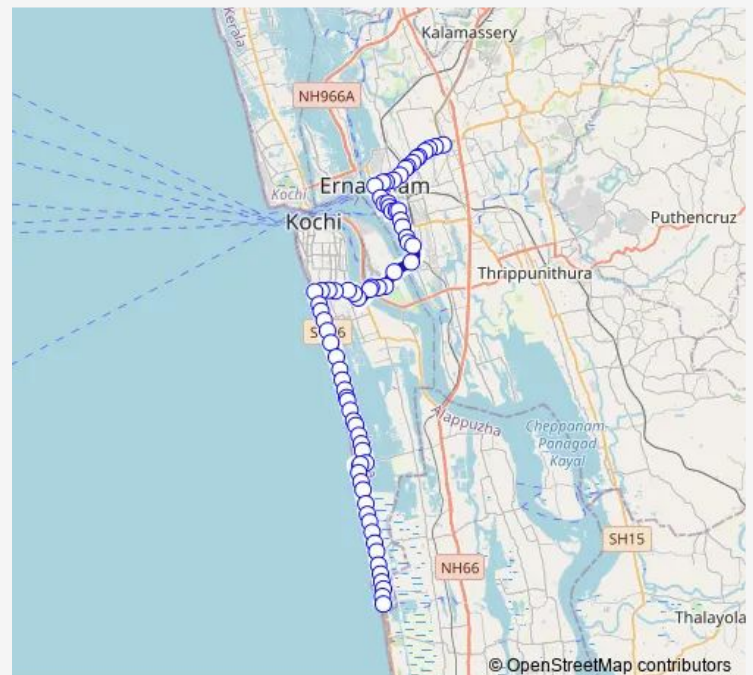

Bus Chellanam ↔ Palarivattom

[Go to website](#)

Direction

Chellanam — Palarivattom

69 stops

[Open route schedule](#)

Chellanam

Society

Malikapparambu

Colony

Cinema Theater

Company Pady

Gonduparambu

Malaghapady

Vadakkepally

Bazar

Velankanni Palli

Maruvakkadu

Chaalakkadav

Ambalam

Chellanam Panchayath

Kandakadavu

Kumbalangi Vazhi

Kandakadavu School

Chalipuram

Puthanthodu Paalam

Balummel

Route schedule

Chellanam — Palarivattom

Monday 06:00

Tuesday 06:00

Wednesday 06:00

Thursday 06:00

Friday 06:00

Saturday 06:00

Sunday 06:00

Route info

Direction: Chellanam

Stops: 69

Trip Duration: 1 hour 34 min

Chellanam ↔ Palarivattom