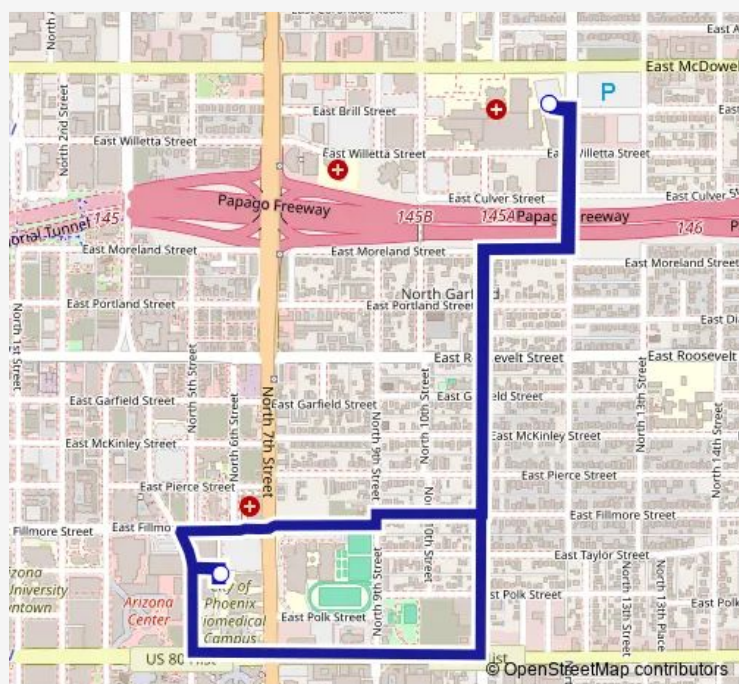

### Direction

Banner - University Medical Center (Phoenix) — Banner - University Medical Center (Phoenix)

3 stops

[Open route schedule](#)

Banner - University Medical Center (Phoenix)

Biomedical Sciences Partnership Building (Bspb)

### Route schedule

Banner - University Medical Center (Phoenix) — Banner - University Medical Center (Phoenix)

Monday	07:00
Tuesday	07:00
Wednesday	07:00
Thursday	07:00
Friday	07:00
Saturday	—
Sunday	—

### Route info

Direction: Banner - University Medical Center (Phoenix)

Stops: 3

Trip Duration: 0 hour 30 min

College of Med-Phx Shuttle Bus time schedules and route maps are available in an offline PDF at [busmaps.com](https://busmaps.com). Use the [busmaps.com](https://busmaps.com) website to see live bus times, train schedule or subway schedule, and step-by-step directions for all public transit in Phoenix

The schedule is provided in the local timezone. Times with "(+1)" indicate departures on the next day.

PDF file created on 2025-01-16

2024 BusMaps.com - All Rights Reserved