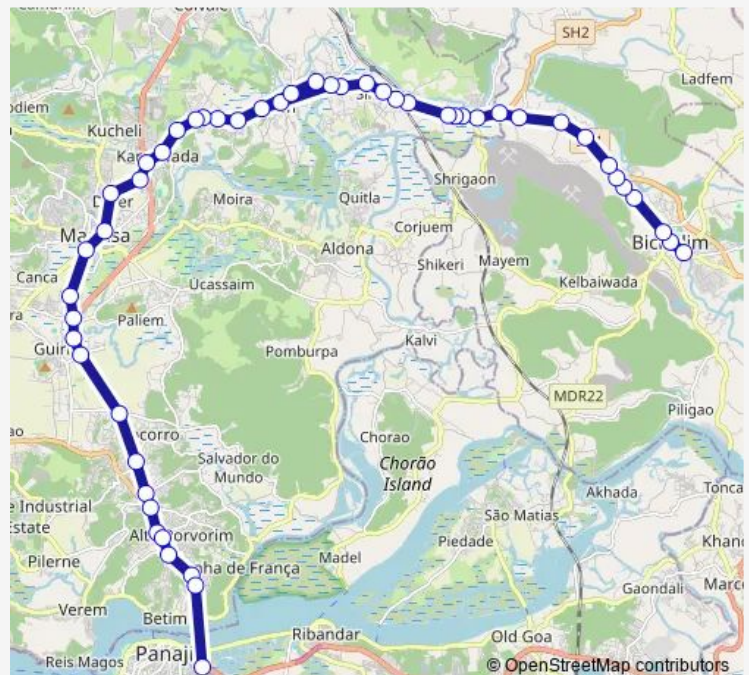

Bus PRV70 Panaji - Siquirem

[Go to website](#)

Direction

Bicholim KTC Bus Stand — Panaji KTC Bus Stand

50 stops

[Open route schedule](#)

Bicholim KTC Bus Stand

Shantadurga Highschool

Bordem

Bicholim Housing Board

ITI Bicholim

Vaalshi

Valshi, Mahatme Hospital

Mulgao

Tamda Rasta

Mulgao Junction

Assnoda Paar

Assnoda KTC Bus Stand

St.Clara H.S. Asnoda

Assnora, Bainkade

Near St Claras School

Zarapkar Petrol Pump

Sirsaim Copel

Sirsaim Vadakade

Tivim Railway Stn.

Blooming Bud, Cansa

Cansa Bodiem

Route schedule

Bicholim KTC Bus Stand — Panaji KTC Bus Stand

Monday 10:10

Tuesday 10:10

Wednesday 10:10

Thursday 10:10

Friday 10:10

Saturday 10:10

Sunday 10:10

Route info

Direction: Bicholim KTC Bus Stand

Stops: 50

Trip Duration: 1 hour 5 min

PRV70 — Panaji - Siquirem