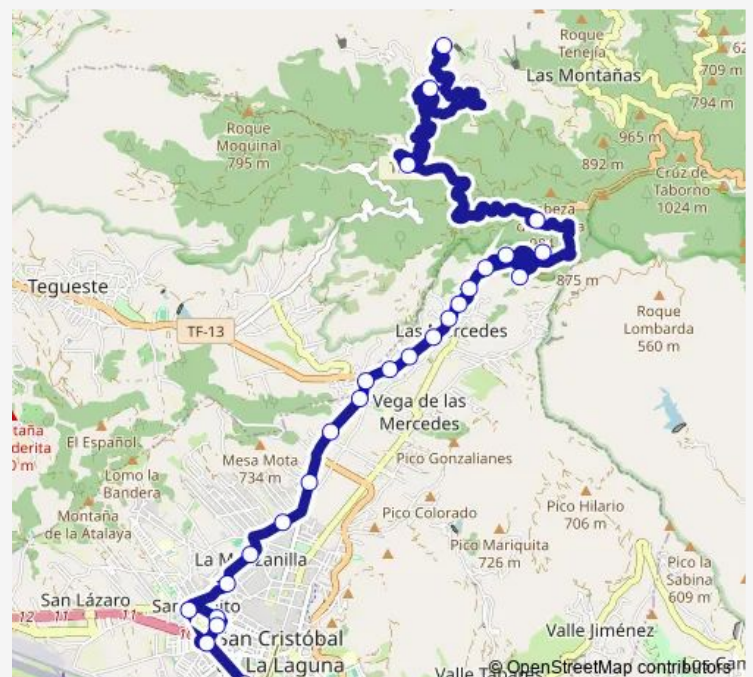

Saturday 07:40-20:05

Sunday 07:40-20:05

Route info

Direction: Intercambiador Laguna (T)

Stops: 26

Trip Duration: 1 hour 24 min

LOS Batanes

Cruce EL Moquinal

Cruce Bejias

Batan DE Abajo

EL Batán

Direction

Cruz DEL Carmen — EL Batán

5 stops

[Open route schedule](#)

Cruz DEL Carmen

Wednesday 06:25

Thursday 06:25

Friday 06:25

Saturday —

Sunday —

Route info

Direction: Cruz DEL Carmen

Stops: 5

Monday 06:30-18:50

Tuesday 06:30-20:55

Wednesday 06:30-18:50

Thursday 06:30-18:50

Friday 06:30-18:50

Saturday 08:30-20:55

Sunday 08:30-20:55

Route info