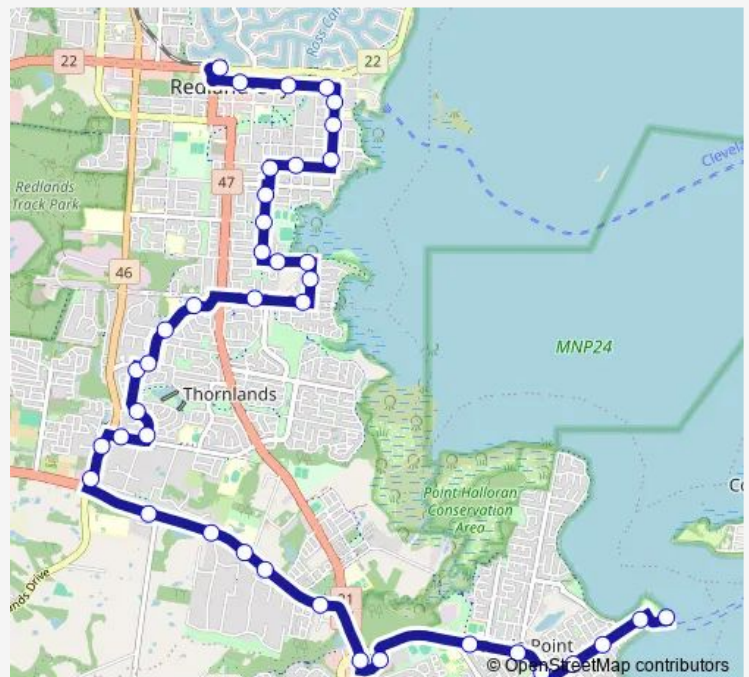

Panorama Dr at Abbotsleigh Street

Panorama Dr at Manhattan Avenue

Moselle Dr near Cabernet Cr

Route schedule

Cleveland station — Victoria Point Jetty

Monday —

Tuesday —

Wednesday —

274 — Victoria Pt Jetty - Cleveland via Thornlands

Moselle Dr near Chateau St

Moselle Dr near Ziegenfusz Rd

Ziegenfusz Rd near Panorama Dr

Panorama Dr near Milner Pl

Panorama Dr near Milner Pl

Boundary Rd at Panorama Drive

40 stops

[Open route schedule](#)

Victoria Point Jetty

Colburn Av at White Street

Colburn Av at Edinburgh St

Colburn Av at Thompson Street

Colburn Ave near Link Rd

Colburn Ave at Point O'Halloran Road

Thursday —

Friday —

Saturday 07:45-17:45

Sunday 08:45-16:45

Route info

Direction: Victoria Point Jetty

Stops: 40

Trip Duration: 0 hour 35 min