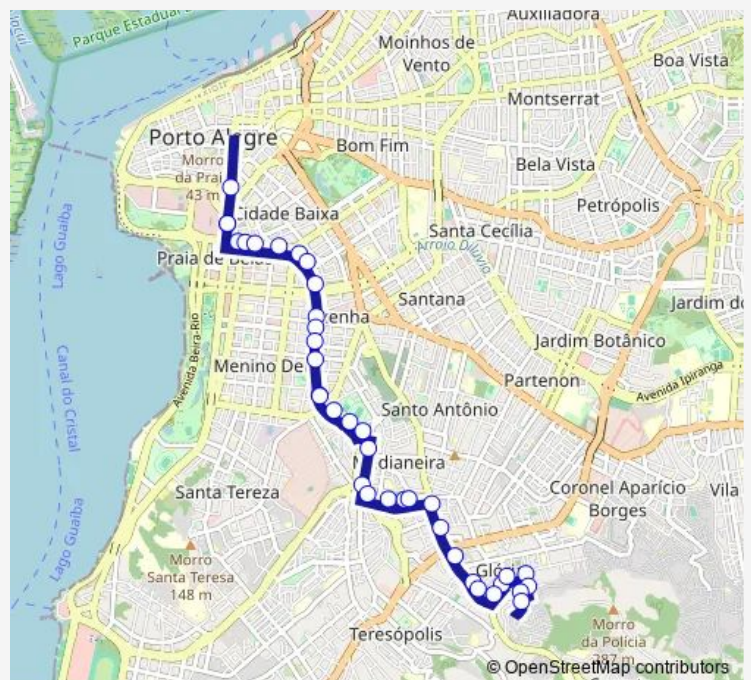

Monday 07:00-22:05

Tuesday 07:00-22:05

Wednesday 06:35-22:05

Thursday 07:00-22:05

Friday 06:35-22:05

Saturday 06:35-22:20

Sunday 06:35-21:50

Route info

Direction: Borges DE Medeiros DF 1210 EF Caixa
Econômica

Stops: 39

Trip Duration: 0 hour 27 min

OSWALDO ROLLA (FOGUINHO) 140 PRACA

DR Carlos Barbosa 977

DR Carlos Barbosa DF 1400

Niteroi 77/53

Niteroi DF 308 Colegio Venezuela

Direction: Capitao Padilha 61

Stops: 33

Trip Duration: 0 hour 27 min

Joao Pessoa DF 2125 Escola Inacio Montanha

Joao Pessoa Praca Centro Comerc Joao Pessoa

Joao Pessoa EF PÇA Piratini Próximo RUA Laurindo

Joao Pessoa 1291