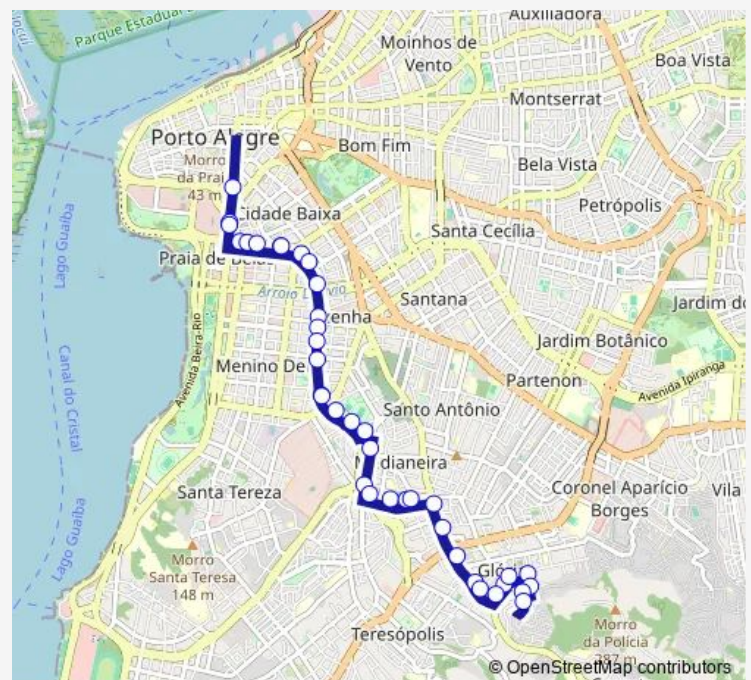

### Route schedule

Borges DE Medeiros DF 1210 EF Caixa Econômica —  
Capitao Padilha 54

Monday 07:00-22:05

Tuesday 07:00-22:05

Wednesday 06:35-22:05

Thursday 07:00-22:05

Friday 06:35-22:05

Saturday 06:35-22:20

### Route info

Direction: Borges DE Medeiros DF 1210 EF Caixa  
Econômica

Stops: 37

Trip Duration: 0 hour 30 min

DR Carlos Barbosa DF 1400

Niteroi 77/53

Niteroi DF 308 Colegio Venezuela

Niteroi 471