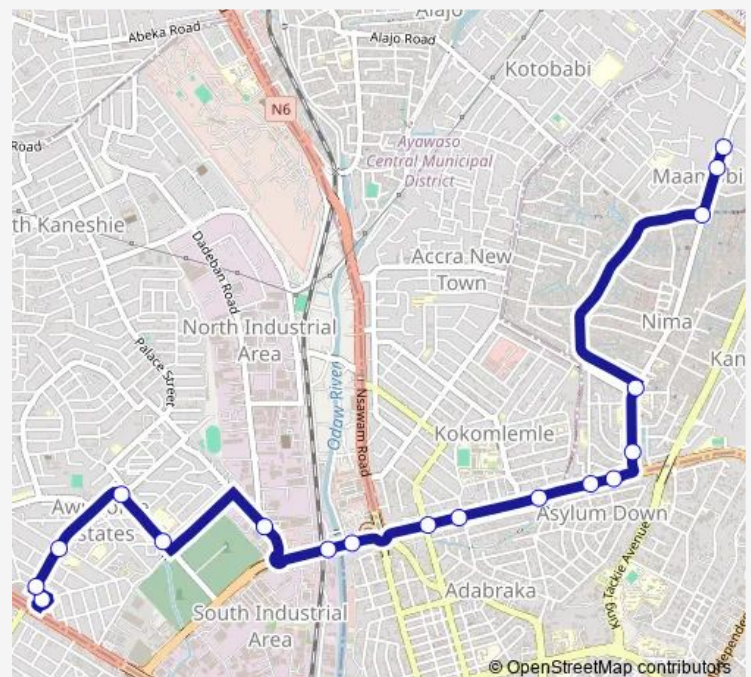

Route schedule

Kaneshie Market Station — Maamobi

Monday	06:00
Tuesday	06:00
Wednesday	06:00
Thursday	06:00
Friday	06:00
Saturday	06:00
Sunday	06:00

Route info

Direction: Kaneshie Market Station

Stops: 18

Trip Duration: 0 hour 58 min

Nima Junction

Paloma

Equip

Circle Overhead

Circle Neoplan Station

Awudome Cemetery

Times

Transport

Wednesday 06:00

Thursday 06:00

Friday 06:00

Saturday 06:00

Sunday 06:00

Route info

Direction: Maamobi

Stops: 23