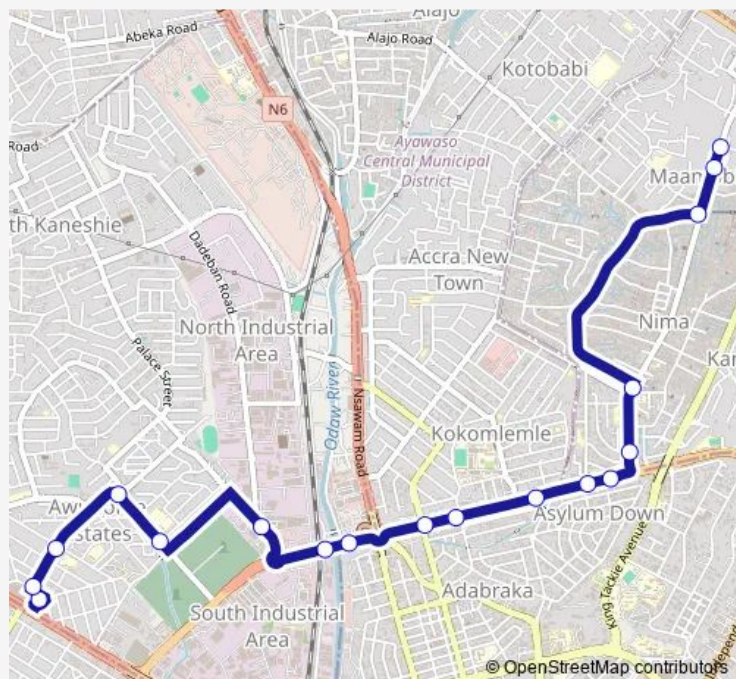

Route schedule

Kaneshie Market Station — Maamobi

Monday 06:00

Tuesday 06:00

Wednesday 06:00

Thursday 06:00

Friday 06:00

Saturday 06:00

Sunday 06:00

Route info

Direction: Kaneshie Market Station

Stops: 18

Trip Duration: 0 hour 58 min

274 — Maamobi ↔ Kaneshie

Direction

Maamobi — Kaneshie Market Station

23 stops

[Open route schedule](#)

Maamobi

Mawarko

Gutter

Alaska (Nima Maamobi)

Borla

Traffic