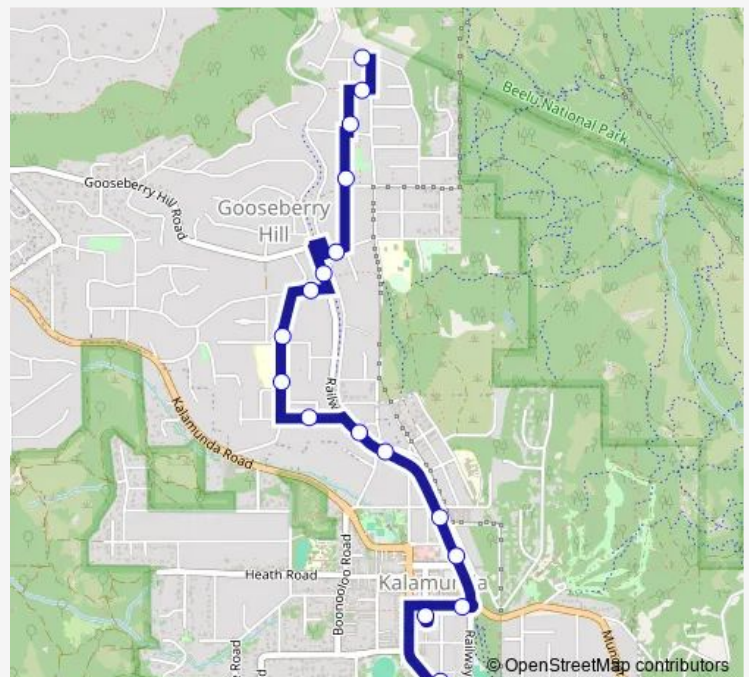

John St Before Kadina Rd — Central Rd After Canning Rd

Monday 07:52-08:23

Tuesday 07:52-08:23

Wednesday 07:52-08:23

Thursday 07:52-08:23

Friday 07:52-08:23

Saturday —

Sunday —

Route info

Direction: John St Before Kadina Rd

Stops: 17

Trip Duration: 0 hour 18 min

Direction

Cotherstone Rd Kalamunda Shs S5 — John St Before Kadina Rd

20 stops

[Open route schedule](#)

Wednesday 15:03-15:55

Thursday 15:03-15:55

Friday 15:03-15:55

Saturday —

Sunday —

Route info

Direction: Cotherstone Rd Kalamunda Shs S5

Stops: 20