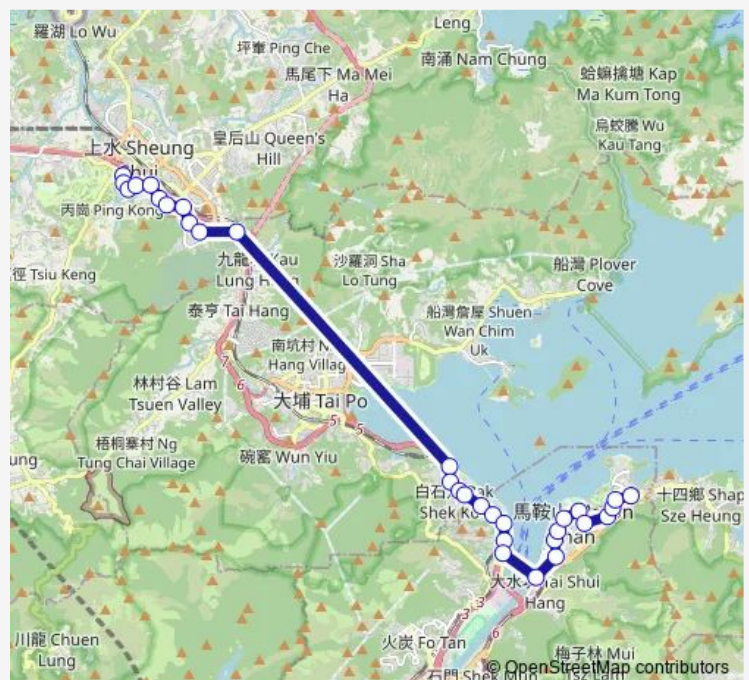

Bus 274 Sheung Shui (TAI Ping) - WU KAI SHA Station

[Go to website](#)

Direction
 [Kmb] TAI Ping BUS Terminus — [Ctb] WU KAI SHA Station
 [Kmb+Ctb] WU KAI SHA Station/
Wu KAI SHA Station
 [Kmb] WU KAI SHA Station|[Lwb] WU KAI SHA Station

Route schedule

[Kmb] TAI Ping BUS Terminus — [Ctb] WU KAI SHA Station
 [Kmb+Ctb] WU KAI SHA Station/
Wu KAI SHA Station
 [Kmb] WU KAI SHA Station|[Lwb] WU KAI SHA Station

Monday	06:40-07:45
Tuesday	06:40-07:45
Wednesday	06:40-07:45
Thursday	06:40-07:45
Friday	06:40-07:45
Saturday	—
Sunday	—

Route info

Direction: [Kmb] TAI Ping BUS Terminus

Stops: 31

Trip Duration: 1 hour 2 min

[Ctb] ST Martin, Chong SAN Road[[Kmb] ST Martin[[Lwb] ST Martin

[Ctb] Solaria, Chong SAN Road[[Kmb] Chong SAN Road[[Lwb] Chong SAN Road

[Ctb] FO YIN Road, Chong SAN Road[[Kmb] FO YIN Road[[Lwb] FO YIN Road

[Ctb] Hong Kong Science Park Phase 1, Chong SAN Road[[Kmb] Science Park (Phase 1)[[Lwb] Science Park (Phase 1)

[Ctb] Hong Kong Institute OF Biotechnology, Science Park Road[[Kmb] Hong Kong Institute OF Biotechnology[[Lwb] Hong Kong Institute OF Biotechnology