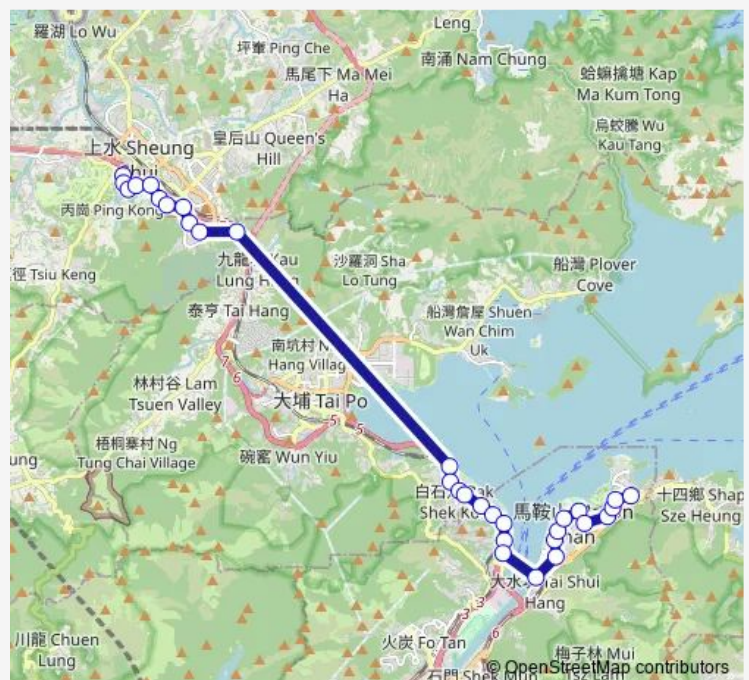

[Kmb+Ctb] Providence BAY/
Providence Bay, Chong SAN Road[[Kmb] Providence Bay][Lwb] Providence Bay

Route schedule

[Kmb] TAI Ping BUS Terminus — [Ctb] WU KAI SHA Station[[Kmb+Ctb] WU KAI SHA Station/
Wu KAI SHA Station[[Kmb] WU KAI SHA Station][Lwb] WU KAI SHA Station

Monday 06:40-07:45

Tuesday 06:40-07:45

Wednesday 06:40-07:45

Thursday 06:40-07:45

Friday 06:40-07:45

Saturday —

Sunday —

Route info

Direction: [Kmb] TAI Ping BUS Terminus

Stops: 31

Trip Duration: 1 hour 0 min

274 — Sheung Shui (TAI Ping) - WU KAI SHA Station

[Ctb] ST Martin, Chong SAN Road[[Kmb+Ctb] ST Martin/
St Martin, Chong SAN Road[[Kmb] ST Martin][Lwb] ST Martin