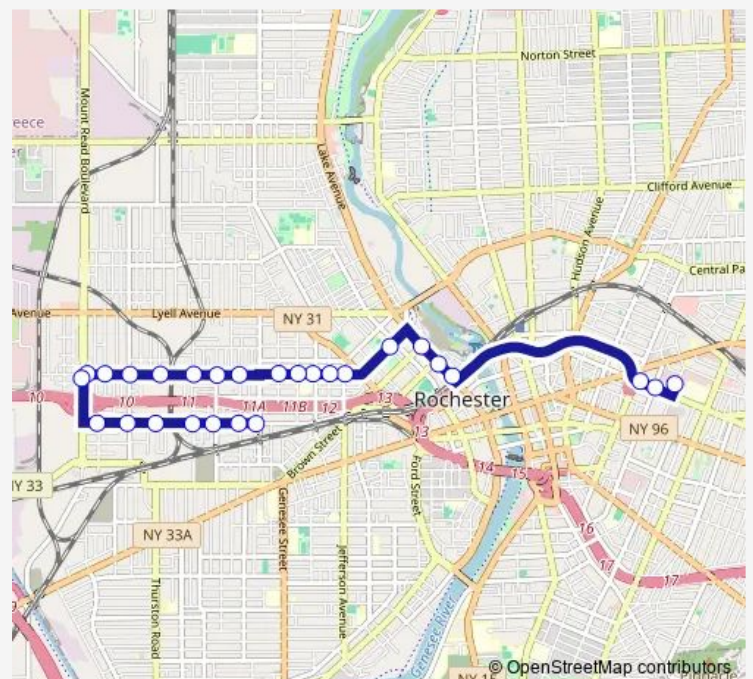

### Route schedule

School Of The Arts — Maple & Syke

Monday 15:40

Tuesday 15:40

Wednesday 15:40

Thursday 15:40

Friday 12:10-15:40

Saturday —

### Route info

Direction: School Of The Arts

Stops: 27

Trip Duration: 0 hour 30 min

274 — Dutchtown/Prince

Maple & Glide

Maple & Craig

Maple & Hague

## Route info

Direction: Jay &amp; Whitney

Stops: 29

Trip Duration: 0 hour 35 min

Main & Union

Main & Alexander

Main & Prince

School Of The Arts