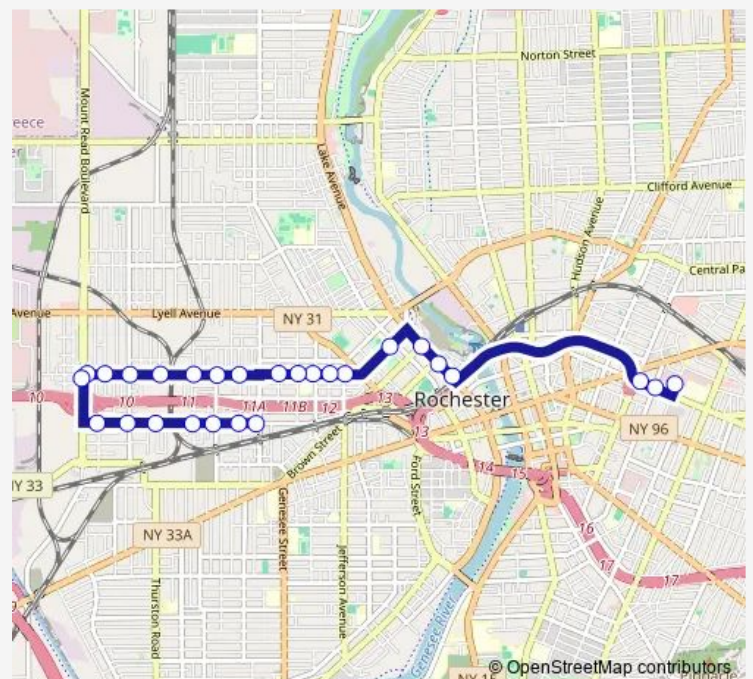

Jay & Mt Read

Mt Read & Jay

Maple & Independence

Route schedule

School Of The Arts — Maple & Syke

Monday 15:40

Tuesday 15:40

Wednesday 15:40

Thursday 15:40

Friday 12:10-15:40

Saturday —

Sunday —

Route info

Direction: School Of The Arts

Stops: 27

Trip Duration: 0 hour 30 min

274 — Dutchtown/Prince

Maple & Glide

Maple & Craig

Maple & Hague

Maple & Ames

Maple & Colvin

Maple & Syke

Direction

Wednesday 07:40

Thursday 07:40

Friday 07:40

Saturday —

Sunday —

Route info

Direction: Jay & Whitney

Stops: 29