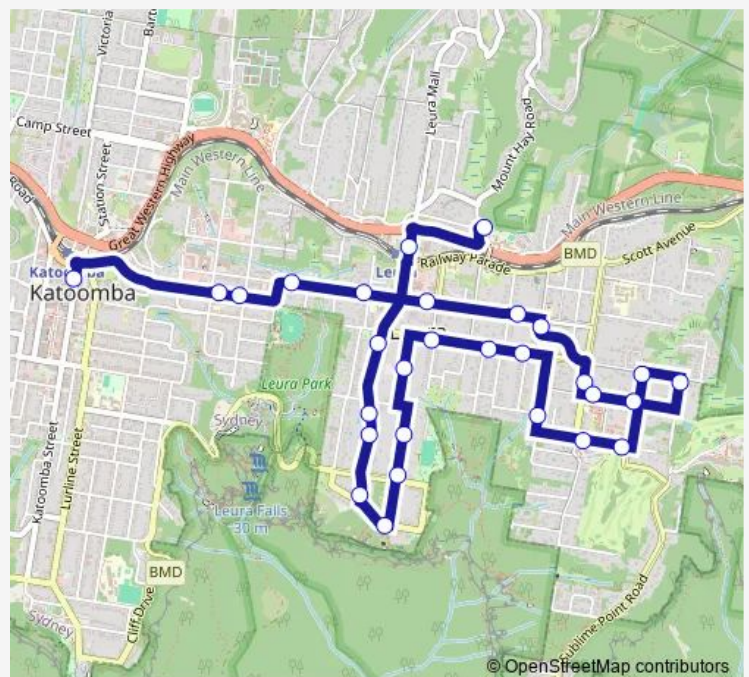

Abbey St Before Malvern Rd

Balmoral Rd After Malvern Rd

### Route schedule

Carrington Hotel, Katoomba St — Leura Public School, Mt Hay Rd

Monday 08:40

Tuesday 08:45

Wednesday 08:45

Thursday —

Friday —

Saturday —

### Route info

Direction: Carrington Hotel, Katoomba St

Stops: 29

Trip Duration: 0 hour 27 min

Balmoral Rd At Gordon Rd

Olympian Pde Opp Balmoral Rd

Leura Mall At Olympian Pde

Leura Mall After Gordon Rd