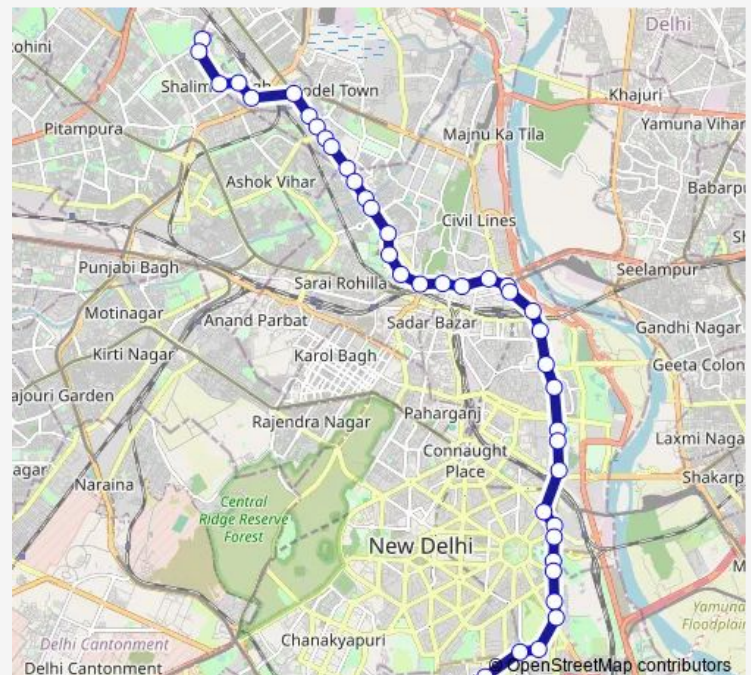

Thursday 08:58-20:52

Friday 08:58-20:52

Saturday 08:58-20:52

Sunday 08:58-20:52

Route info

Direction: Shalimar Bagh Desu

Stops: 42

Trip Duration: 1 hour 25 min

402aclup

BusMaps

Isbt Kashmere Gate (Lothian Road)

Guru Govind Singh University (Kashmere Gate)

Gpo

Red Fort

Jama Masjid

Darya Ganj