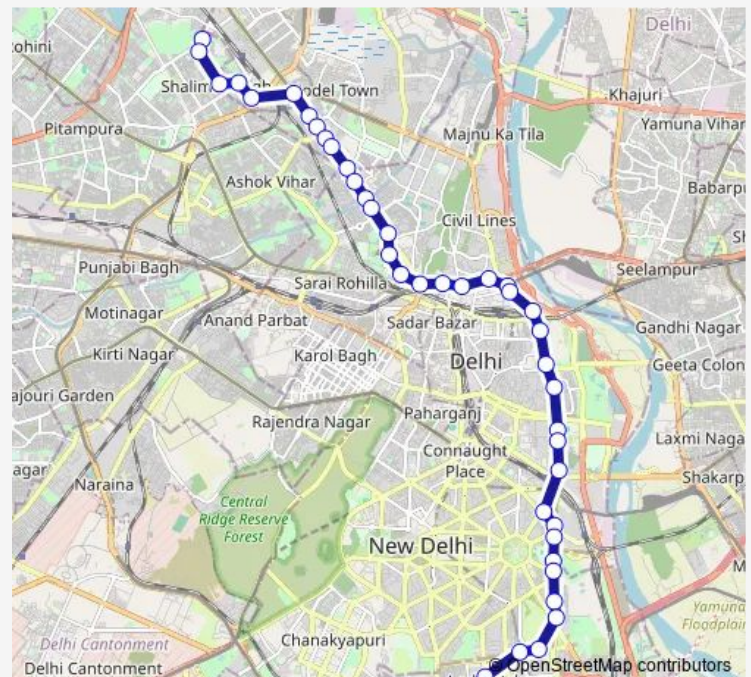

Thursday 08:58-20:52

Friday 08:58-20:52

Saturday 08:58-20:52

Sunday 08:58-20:52

Route info

Direction: Shalimar Bagh Desu

Stops: 42

Trip Duration: 1 hour 25 min

402aclup

BusMaps

Isbt Kashmere Gate (Lothian Road)

Guru Govind Singh University (Kashmere Gate)

Gpo

Red Fort

Jama Masjid

Darya Ganj