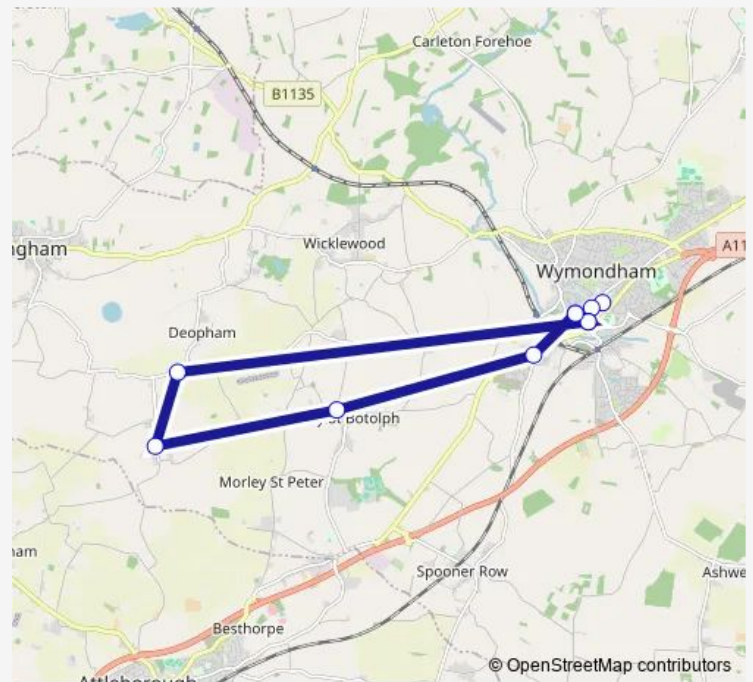

Bus 805A Deopham - Morley St Botolph - Wymondham

[Go to website](#)

Direction

Morrisons — Cross

10 stops

[Open route schedule](#)

Morrisons

Kimberley Street

Route schedule

Morrisons — Cross

Monday —

Tuesday —

Wednesday —

Thursday —

Friday 11:13

Saturday —

Sunday —

Route info

Direction: Morrisons

Stops: 10

Trip Duration: 0 hour 25 min

■ 805A — Deopham - Morley St Botolph - Wymondham

Direction

Playing Field — Morrisons

Morrisons

Route schedule

Playing Field — Morrisons

Monday	—
Tuesday	—
Wednesday	—
Thursday	—
Friday	09:15
Saturday	—
Sunday	—

Route info

Direction: Playing Field

Stops: 7

Trip Duration: 0 hour 17 min