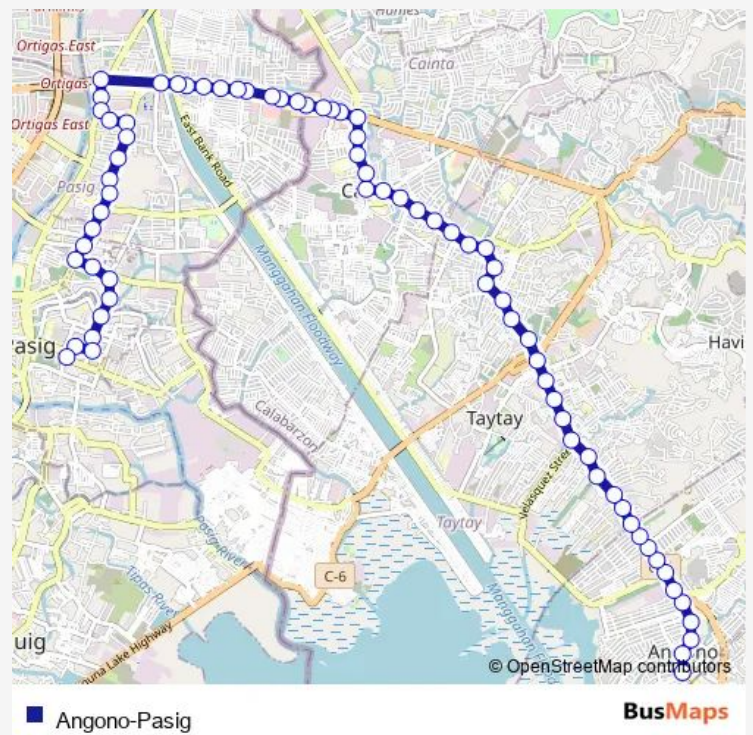

# Bus Angono-Pasig

[Go to website](#)

**Direction**  
 Quezon Ave, Angono, Manila — Caruncho Ave / F. Manalo Intersection, Pasig City, Manila

72 stops

[Open route schedule](#)

- Quezon Ave, Angono, Manila
- Quezon Ave / E Rodriguez St Intersection, Angono, Manila
- Quezon Ave / R. Tolentino Intersection, Angono, Manila
- Quezon Ave, Angono, Manila
- Quezon Ave, Angono, Manila
- Manila East Rd / Quezon, Angono, Manila
- Manila East Rd / Baytown Intersection, Angono, Manila
- Manila East Rd, Angono, Manila
- Manila East Rd / Botong Francisco Ave, Angono, Manila
- Manila East Rd, Angono, Manila
- Manila East Rd, Angono, Manila
- Manila Road East, Taytay, Manila
- Manila Road East / Dela Cuesta Intersection, Taytay, Manila
- Manila Road East, Taytay, Manila
- Manila Road East, Taytay, Manila
- Manila Road East, Taytay, Manila
- Coca-Cola Warehouse, Manila Road East, Taytay, Manila
- Manila Road East / Talisay Intersection, Taytay, Manila
- Manila Road East, Taytay, Manila
- Rodriguez Ave, Taytay, Manila

**Route schedule**

Quezon Ave, Angono, Manila — Caruncho Ave / F. Manalo Intersection, Pasig City, Manila

Monday	00:00
Tuesday	00:00
Wednesday	00:00
Thursday	00:00
Friday	00:00
Saturday	00:00
Sunday	00:00

**Route info**

Direction: Quezon Ave, Angono, Manila

Stops: 72

Trip Duration: 1 hour 22 min

Rizal Avenue, Taytay, Manila

Rosario Ocampo Elementary School, Rosario Ocampo Elementary School

Rizal Ave / B.A. Cruz Intersection, Taytay, Manila