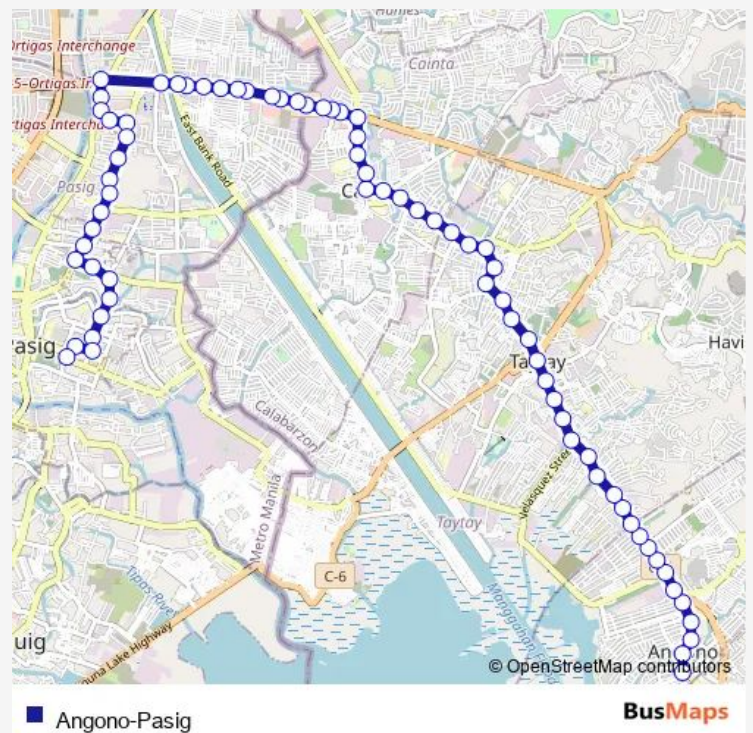

# Bus Angono-Pasig

[Go to website](#)

**Direction**  
 Quezon Ave, Angono, Manila — Caruncho Ave / F. Manalo Intersection, Pasig City, Manila

72 stops

[Open route schedule](#)

- Quezon Ave, Angono, Manila
- Quezon Ave / E Rodriguez St Intersection, Angono, Manila
- Quezon Ave / R. Tolentino Intersection, Angono, Manila
- Quezon Ave, Angono, Manila
- Quezon Ave, Angono, Manila
- Manila East Rd / Quezon, Angono, Manila
- Manila East Rd / Baytown Intersection, Angono, Manila
- Manila East Rd, Angono, Manila
- Manila East Rd / Botong Francisco Ave, Angono, Manila
- Manila East Rd, Angono, Manila
- Manila East Rd, Angono, Manila
- Manila Road East, Taytay, Manila
- Manila Road East / Dela Cuesta Intersection, Taytay, Manila
- Manila Road East, Taytay, Manila
- Manila Road East, Taytay, Manila
- Manila Road East, Taytay, Manila
- Coca-Cola Warehouse, Manila Road East, Taytay, Manila
- Manila Road East / Talisay Intersection, Taytay, Manila
- Manila Road East, Taytay, Manila
- Rodriguez Ave, Taytay, Manila

**Route schedule**

Quezon Ave, Angono, Manila — Caruncho Ave / F. Manalo Intersection, Pasig City, Manila

Monday	00:00
Tuesday	00:00
Wednesday	00:00
Thursday	00:00
Friday	00:00
Saturday	00:00
Sunday	00:00

**Route info**

Direction: Quezon Ave, Angono, Manila

Stops: 72

Trip Duration: 1 hour 22 min

Rizal Avenue, Taytay, Manila

Rosario Ocampo Elementary School, Rosario Ocampo Elementary School

Rizal Ave / B.A. Cruz Intersection, Taytay, Manila