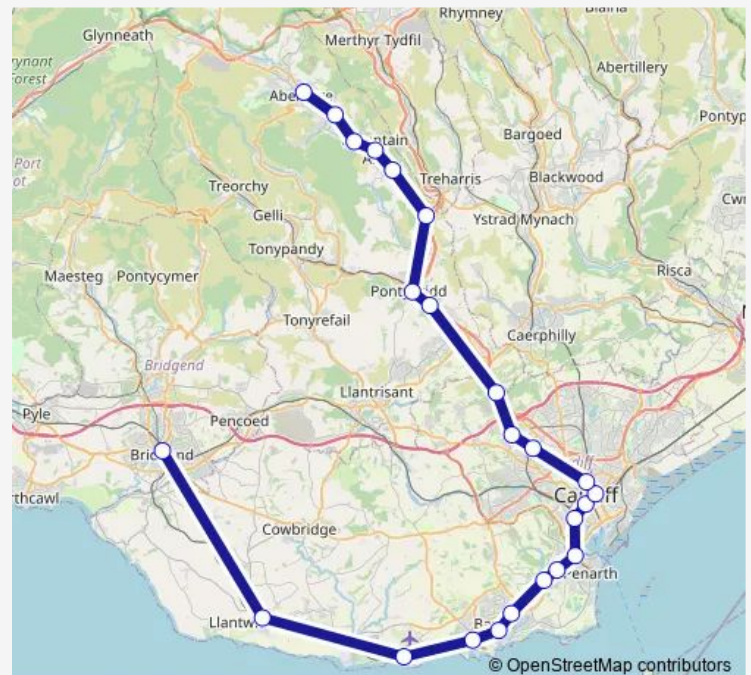

Thursday 05:38-18:38

Friday 05:38-21:38

Saturday 05:38-21:38

Sunday 09:42-17:42

Route info

Direction: Bridgend

Stops: 24

Trip Duration: 2 hour 2 min

Bridgend

Llantwit Major

Rhoose

Barry

Barry Docks

Cadoxton

Dinas Powys

Eastbrook

—

Saturday

—

Sunday

09:42-17:42

Route info

Direction: Bridgend

Stops: 21