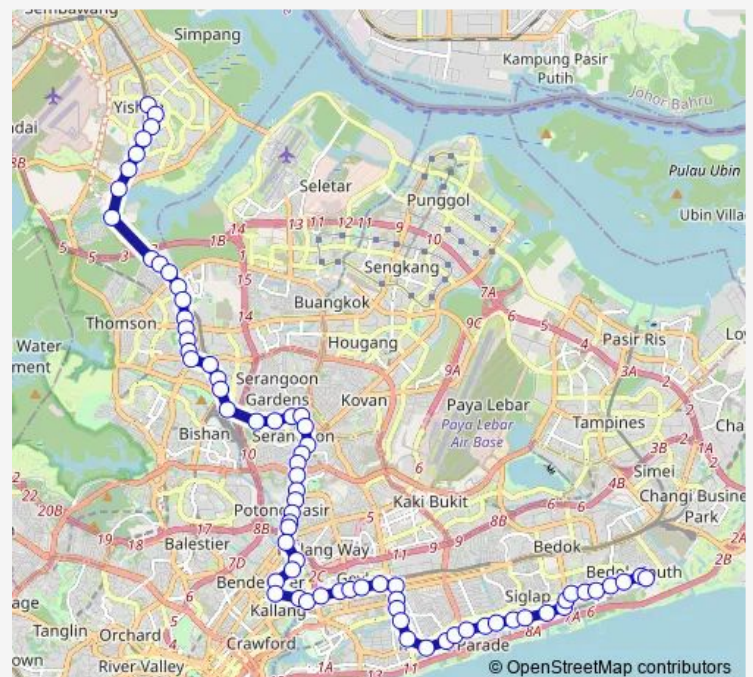

Thursday —

Friday —

Saturday —

Sunday 06:00

Route info

Direction: Upp East Coast Ter

Stops: 74

Trip Duration: 2 hour 8 min