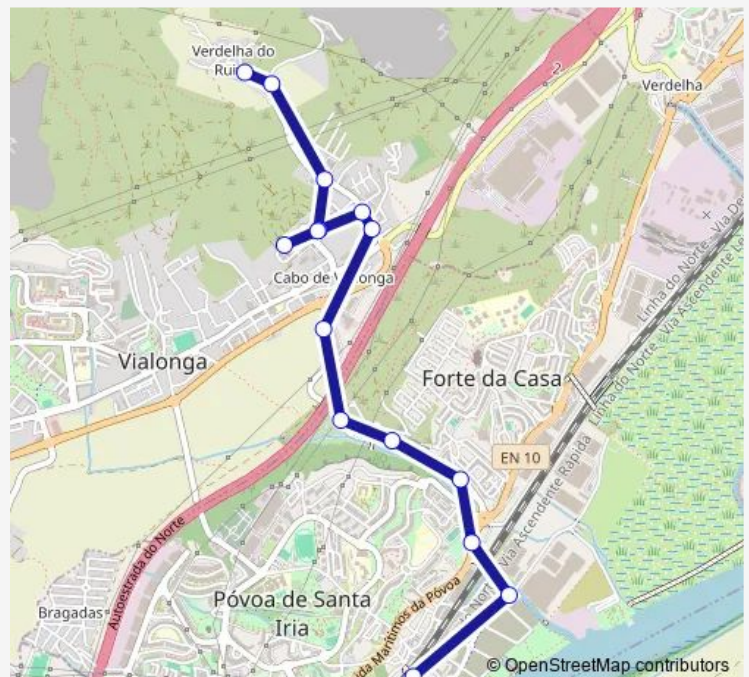

Qta Maranhota (R Capitão Salgueiro Maia)

Qta Maranhota (R Miguel Torga)

Verdelha do Ruivo (Fábrica)

Verdelha do Ruivo (R Gen Humb Delgado)

Verdelha do Ruivo

Route schedule

Póvoa Sta Iria (Estação) — Verdelha do Ruivo

Monday 13:40

Tuesday 13:40

Wednesday 13:40

Thursday 13:40

Friday 13:40

Saturday —

Sunday —

Route info

Direction: Póvoa Sta Iria (Estação)

Stops: 15

Trip Duration: 0 hour 15 min

350 - Póvoa Santa Iria - Verdelha Ruivo

BusMaps

Bus time schedules and route maps are available in an offline PDF at busmaps.com. Use the busmaps.com website to see live bus times, train schedule or subway schedule, and step-by-step directions for all public transit in Lisbon