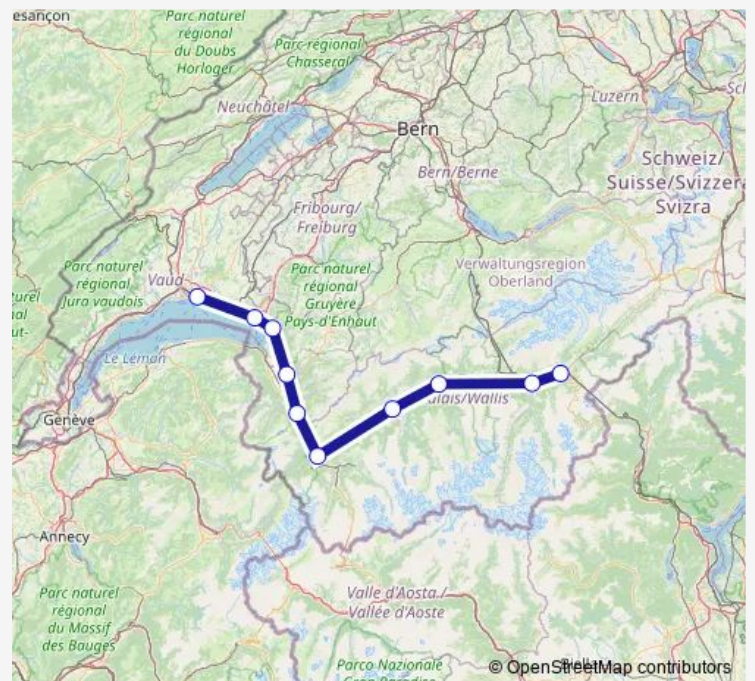

Rail Ir90 IR 90

[Go to website](#)

Direction

undefined — undefined

0 stops

[Open route schedule](#)

Route schedule

undefined — undefined

Monday 20:26

Tuesday 20:26

Wednesday 20:26

Thursday 20:26

Friday —

Saturday —

Sunday 20:26

Route info

Direction:

Stops: 0

Trip Duration: — min

Ir90 — IR 90

Direction

Lausanne — Brig

10 stops

[Open route schedule](#)

Lausanne

Vevey

Montreux

Aigle

St-Maurice

Martigny

Sion

Sierre/Siders