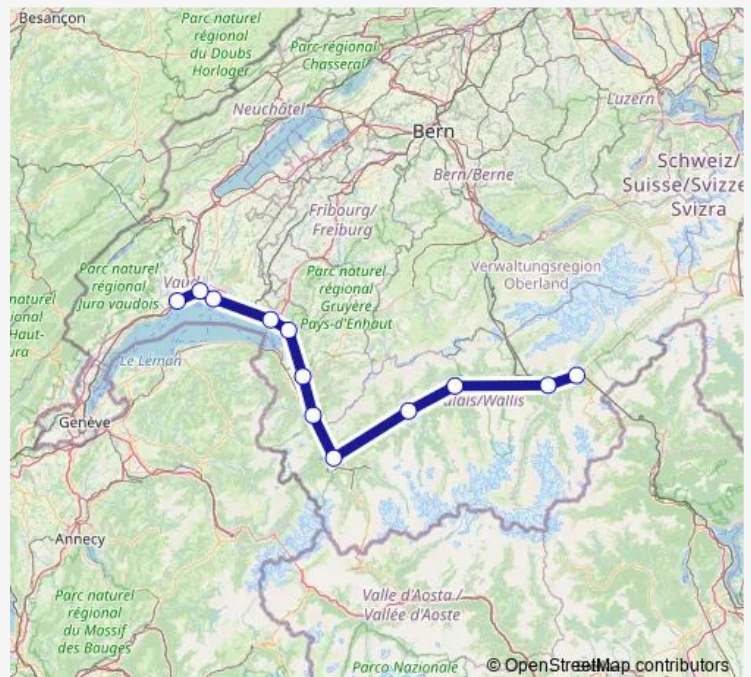

Martigny

St-Maurice

Aigle

Montreux

Vevey

Lausanne

Renens Vd

Morges

Route info

Direction: Brig

Stops: 12

Trip Duration: 2 hour 3 min

Direction

Brig — Morges

12 stops

[Open route schedule](#)

Saturday

21:26

Sunday

—

Route info

Direction: Brig

Stops: 12

Trip Duration: 2 hour 3 min