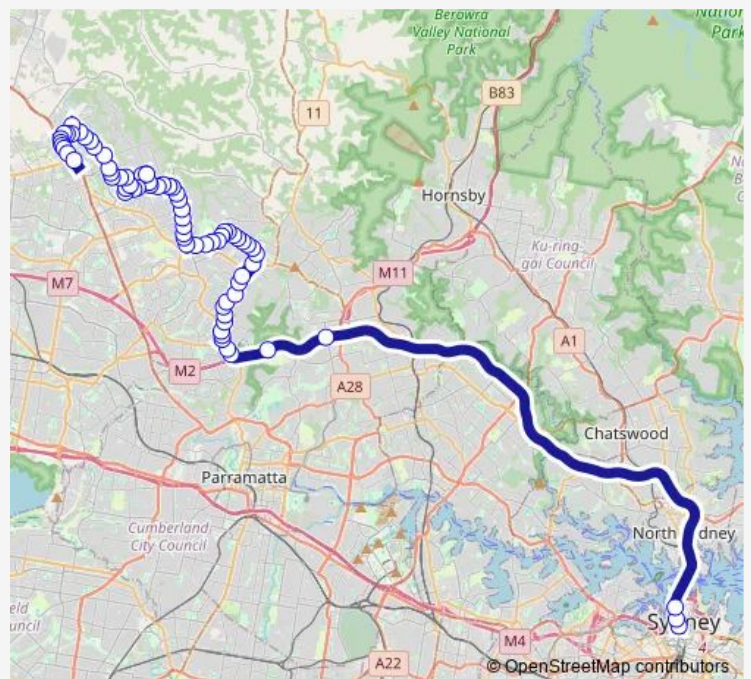

Bus 610x Rouse Hill to City QVB via Lane Cove Tunnel

[Go to website](#)

Direction

Rouse Hill Town Centre, Tempus St — Qvb, York St, Stand E

67 stops

[Open route schedule](#)

- Rouse Hill Town Centre, Tempus St
- Windsor Rd Opp Commercial Rd
- Mile End Rd After Windsor Rd
- Adelphi St After Mile End Rd
- Aberdour Av After Trumble Pl
- Clower Av Opp Panmure St
- Mile End Rd After Clower Av
- Withers Rd At Mile End Rd
- Withers Rd After Milford Dr
- Withers Rd Opp Hills Centenary Park
- Withers Rd At Bentley Av
- Our Lady Of The Angels Primary School, Withers Rd
- Withers Rd Opp Rouse Hill High School
- Mungerie Rd After Guardian Av
- The Parkway After Brampton Dr
- The Parkway Opp Hotham Av
- The Parkway At Beaumont Dr
- The Parkway Opp Beaumont Hills Public School
- Brampton Dr Opp Mayda Pl
- Brampton Dr After Iwan Pl
- Brampton Dr At Stafford Way

Route schedule

Rouse Hill Town Centre, Tempus St — Qvb, York St, Stand E

Monday	05:00-20:14
Tuesday	05:00-20:14
Wednesday	05:00-20:14
Thursday	05:00-18:55
Friday	05:00-18:55
Saturday	08:33-23:08
Sunday	18:14-20:14

Route info

Direction: Rouse Hill Town Centre, Tempus St

Stops: 67

Trip Duration: 1 hour 20 min

610x — Rouse Hill to City QVB via Lane Cove Tunnel **BusMaps**

Samantha Riley Dr After Brampton Dr

Samantha Riley Dr Opp Poole Rd