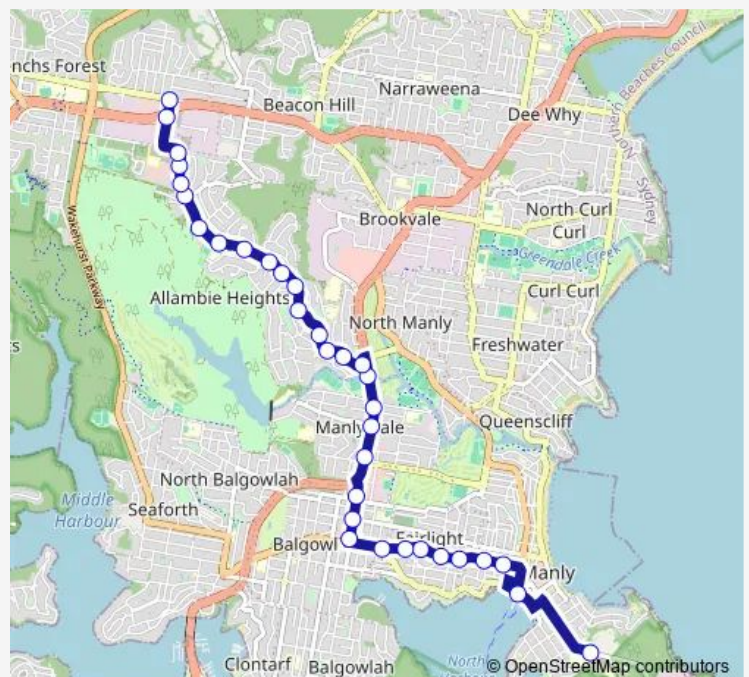

### Direction

St Pauls College, Darley Rd — Allambie Rd At Frenchs Forest Rd

33 stops

[Open route schedule](#)

- St Pauls College, Darley Rd
- Manly Wharf, East Esplanade, Stand C
- Sydney Rd Opp Ivanhoe Park
- Sydney Rd Opp Birkley Rd
- Sydney Rd Opp Crescent St
- Sydney Rd Opp Cohen St
- Sydney Rd At Bellevue St
- Sydney Rd At Austin St
- Sydney Rd After Hill St
- Condamine St Opp Balgowlah Uniting Church
- Condamine St At Griffiths St
- Condamine St At Balgowlah Rd
- Manly Vale B-Line, Condamine St
- Condamine St Opp Manly Vale Community Centre
- Condamine St After Gordon St
- Miller Reserve, Condamine St
- Kentwell Rd After Condamine St
- Kentwell Rd Before Cornwell Rd
- Kentwell Rd Opp Allambie Rd
- Allambie Rd At Eerawy Rd
- Allambie Rd Opp Corkery Cres

### Route schedule

St Pauls College, Darley Rd — Allambie Rd At Frenchs Forest Rd

Monday	15:30
Tuesday	15:30
Wednesday	15:30
Thursday	15:30
Friday	15:30
Saturday	—
Sunday	—

### Route info

Direction: St Pauls College, Darley Rd

Stops: 33

Trip Duration: 0 hour 34 min

692n — St. Pauls High, Manly to Skyline Shops

Allambie Rd Opp Corkery Cres

Allambie Rd At Monserra Rd

Allambie Rd After Roosevelt Av