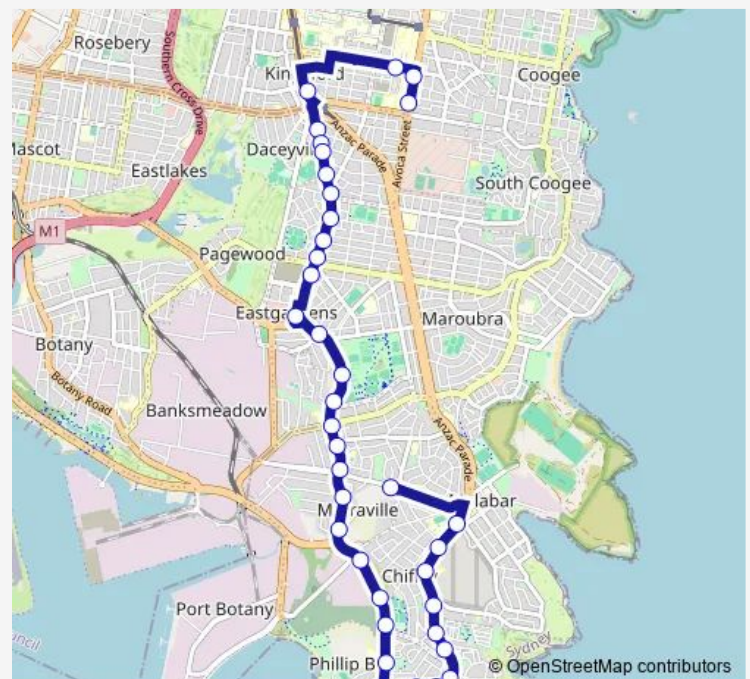

Bunnerong Rd Before Fitzgerald Av

Bunnerong Rd Opp Southpoint Shops

Heffron Park, Bunnerong Rd

Bunnerong Rd At Beauchamp Rd

Bunnerong Rd At Daunt Av

Bunnerong Rd At Franklin St

Route schedule

Randwick Boys High School, Avoca St, Stand L — Franklin St Opp Larose Av

Monday 15:22-15:25

Tuesday 14:40-14:42

Wednesday 14:40-14:42

Thursday 15:22-15:25

Friday 15:22-15:25

Saturday —

Sunday —

Route info

Direction: Randwick Boys High School, Avoca St, Stand L

Stops: 37

Trip Duration: 0 hour 41 min

620e — Randwick Boys HS to Bunnerong Rd near Perry St **BusMaps**

Bunnerong Rd Opp Australia Av

Bunnerong Rd After Shirley Cres