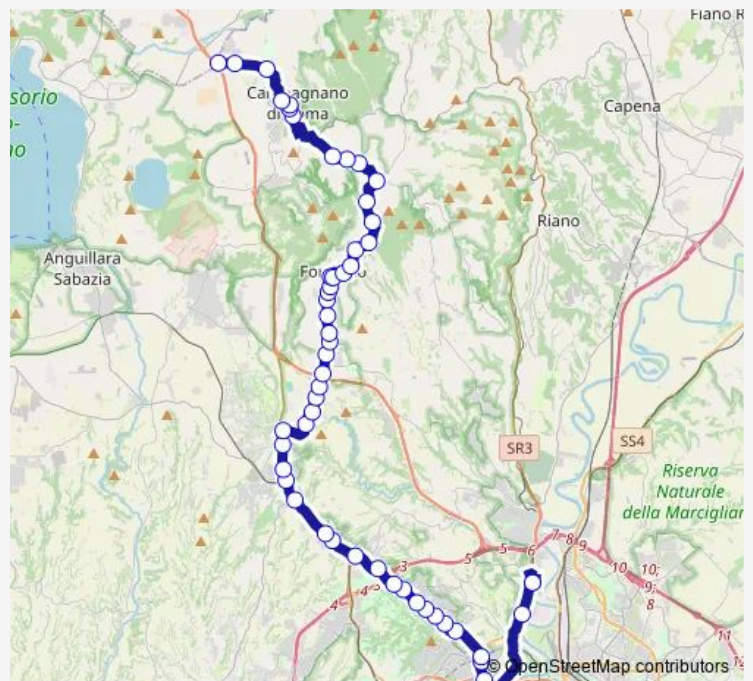

Roma | La Storta FS # f11455

Roma | Via Cassia Via Braccianese # f11456

Roma | Via Cassia Via Isola Farnese # f11457

Roma | Via Cassia Via Bragaglia # f11458

Roma | Via Formellese (Olgiate) # f11463

Route schedule

Roma | Saxa Rubra Partenze # f1495 — Campagnano | Via Sacrofanese Via Cassia # f11433

Monday	13:05
Tuesday	13:05
Wednesday	13:05
Thursday	13:05
Friday	13:05
Saturday	—
Sunday	—

Route info

Direction: Roma | Saxa Rubra Partenze # f1495

Stops: 52

Trip Duration: 1 hour 20 min

Roma Saxa Rubra - Vallelunga # Aa615a

Roma | Via Formellese Vico Formellese # f11464

Roma | Via Formellese, 201 # f11465

Roma | Via Formellese, 241 # f11466

Formello | Via Formellese Via Prato Corte # f11467