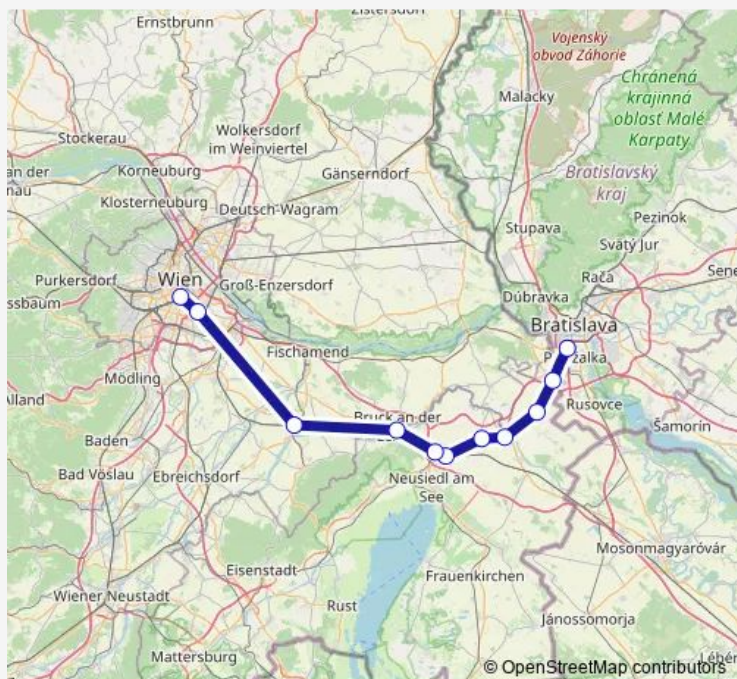

### Route schedule

Bratislava-Petržalka — Wien Hbf

Monday 04:16-08:16

Tuesday 04:16-08:16

Wednesday 04:16-08:16

Thursday 04:16-08:16

Friday 04:16-08:16

Saturday 04:16

### Route info

Direction: Bratislava-Petržalka

Stops: 11

Trip Duration: 0 hour 59 min